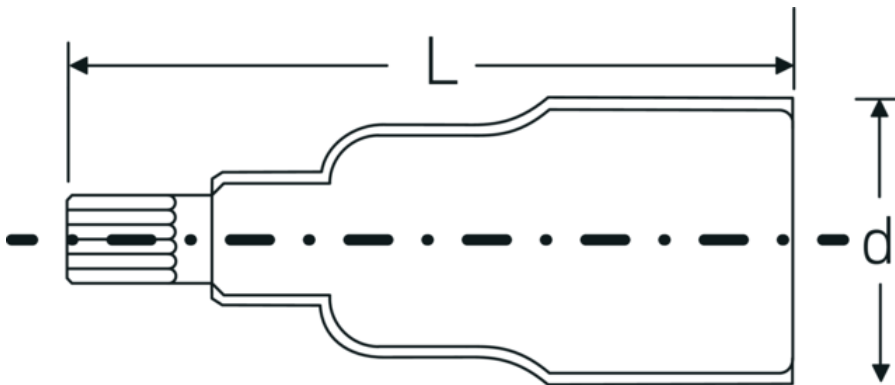

### 12174 VDE

Product no. **02390030**  
GTIN **4018754253616**  
Model **12174 VDE T 30**

**Label.** 3/8 " TORX VDE screwdriver socket L.67mm

### Technical Drawing.

### Technical Attributes.

|                              |              |
|------------------------------|--------------|
| Drive profile                | TORX®        |
| Internal square drive (inch) | 3/8 "        |
| d                            | 22,8 mm      |
| DIN                          | DIN EN 60900 |
| Size of output profile       | T30          |
| Length mm (L)                | 67 mm        |