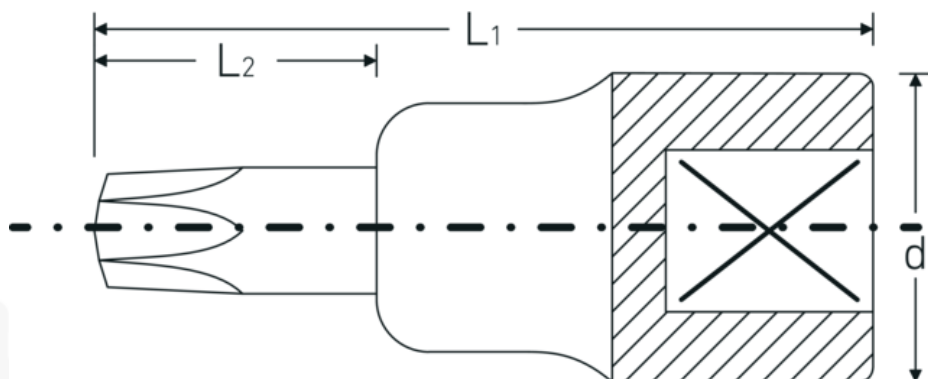

## Screwdriver socket

54TX

Product no. **03100055**  
GTIN **4018754006717**  
Model **54 TX T 55**

**Label.** 1/2 " Screwdriver socket L.58mm

**Features.**

- for inside TORX® screws
- Chrome Alloy Steel, chrome plated

## Technical Drawing.

## Technical Attributes.

Drive profile TORX®  
Internal square drive (inch) 1/2 "

## Logistics data.

Depth mm (IFS) 58  
Width mm (IFS) 24

<b>d</b>	23,7 mm	<b>Height mm (IFS)</b>	24
<b>Size of output profile</b>	T55	<b>Length (packed, mm)</b>	130
<b>L1</b>	58 mm	<b>Width (packed, mm)</b>	70
<b>L2</b>	18 mm	<b>Height (packed, mm)</b>	24
		<b>Volume (packed, dm3)</b>	0.2184 dm3
		<b>Art. no.</b>	03100055
		<b>Weight (gross, kg)</b>	0,564
		<b>Weight PAP (kg)</b>	0,000
		<b>Weight PVC (kg)</b>	0,006
		<b>GTIN</b>	4018754006717
		<b>Country of origin</b>	GERMANY
		<b>Region of origin</b>	Nordrhein-Westfalen
		<b>WEEE/ElektroG</b>	nicht ear-pflichtig
		<b>Customs tariff no.</b>	82042000
		<b>Packing standard</b>	5
		<b>Weight</b>	110 g