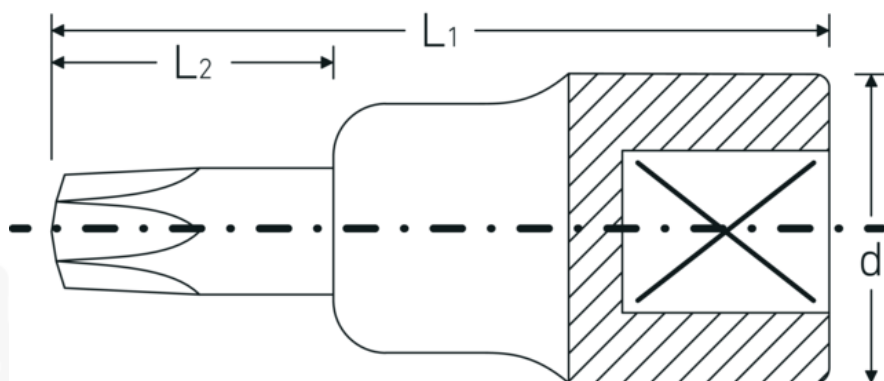

Screwdriver socket

54TXB

Product no. **03110025**
GTIN **4018754101993**
Model **54 TXB T 25**

Label. 1/2 " Screwdriver socket L.55mm

Features.

- for inside TORX® screws, tamper proof
- with hollow point (TORX®Tamper Resistant)
- Chrome Alloy Steel, chrome plated

Advantages.

For recessed TORX® screws

Technical Drawing.

Technical Attributes.

Drive profile

TORX®

Logistics data.

Depth mm (IFS)

57

Internal square drive (inch)	1/2 "	Width mm (IFS)	23
d	22,7 mm	Height mm (IFS)	23
Size of output profile	T25	Length (packed, mm)	100
L1	55 mm	Width (packed, mm)	90
L2	17 mm	Height (packed, mm)	23
		Volume (packed, dm3)	0.207 dm3
		Art. no.	03110025
		Weight (gross, kg)	0,355
		Weight PAP (kg)	0,000
		Weight PVC (kg)	0,005
		GTIN	4018754101993
		Country of origin	GERMANY
		Region of origin	Nordrhein-Westfalen
		WEEE/ElektroG	nicht ear-pflichtig
		Customs tariff no.	82042000
		Packing standard	5
		Weight	65 g