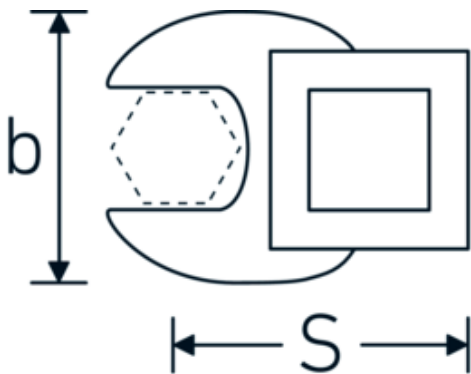

CROW-FOOT wrench, metric

540

Product no. **02200014**
GTIN **4018754003518**
Model **540 14**

Label.

3/8 " CROW-FOOT wrench Wrench size 14mm L.37,7mm

Technical Drawing.

Technical Attributes.

a	6,3 mm
Internal square drive (inch)	3/8 "
Width mm (b)	30 mm
Length mm (L)	37,7 mm
S	20,8 mm
Width across flats [mm]	14 mm

Logistics data.

Depth mm (IFS)	38
Width mm (IFS)	30
Height mm (IFS)	16
Length (packed, mm)	38
Width (packed, mm)	30
Height (packed, mm)	16
Volume (packed, dm3)	0.01824 dm3
Product no.	02200014
Weight (gross, kg)	0,046

Variants.

Product no.	Model no. (ERP)	Description	GTIN
01200008	540 8	1/4 " CROW-FOOT wrench Wrench size 8mm L.25,5mm	4018754149117
01200009	540 9	1/4 " CROW-FOOT wrench Wrench size 9mm L.25,5mm	4018754149124
01200010	540 10	1/4 " CROW-FOOT wrench Wrench size 10mm L.25,5mm	4018754149131
02200011	540 11	3/8 " CROW-FOOT wrench Wrench size 11mm L.32mm	4018754149414
02200012	540 12	3/8 " CROW-FOOT wrench Wrench size 12mm L.34,3mm	4018754003495
02200013	540 13	3/8 " CROW-FOOT wrench Wrench size 13mm L.34,3mm	4018754003501
02200014	540 14	3/8 " CROW-FOOT wrench Wrench size 14mm L.37,7mm	4018754003518
02200015	540 15	3/8 " CROW-FOOT wrench Wrench size 15mm L.37,7mm	4018754003525
02200016	540 16	3/8 " CROW-FOOT wrench Wrench size 16mm L.37,7mm	4018754003532
02200017	540 17	3/8 " CROW-FOOT wrench Wrench size 17mm L.42,5mm	4018754003549
02200018	540 18	3/8 " CROW-FOOT wrench Wrench size 18mm L.42,5mm	4018754003556
02200019	540 19	3/8 " CROW-FOOT wrench Wrench size 19mm L.42,5mm	4018754003563
02200020	540 20	3/8 " CROW-FOOT wrench Wrench size 20mm L.42,4mm	4018754141067
02200021	540 21	3/8 " CROW-FOOT wrench Wrench size 21mm L.44,5mm	4018754003570
02200022	540 22	3/8 " CROW-FOOT wrench Wrench size 22mm L.44,5mm	4018754003587