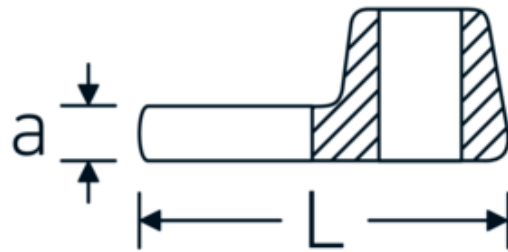

CROW-FOOT wrench, metric

540

Product no. **02200014**
GTIN **4018754003518**
Model **540 14**

Label.

3/8 " CROW-FOOT wrench Wrench size 14mm L.37,7mm

Technical Drawing.

Technical Attributes.

a	6,3 mm
Internal square drive (inch)	3/8 "
Width mm (b)	30 mm
Length mm (L)	37,7 mm
S	20,8 mm
Width across flats [mm]	14 mm

Logistics data.

Depth mm (IFS)	38
Width mm (IFS)	30
Height mm (IFS)	16
Length (packed, mm)	38
Width (packed, mm)	30
Height (packed, mm)	16
Volume (packed, dm3)	0.01824 dm3
Product no.	02200014
Weight (gross, kg)	0,046

Variants.

Product no.	Model no. (ERP)	Description	GTIN
01200008	540 8	1/4 " CROW-FOOT wrench Wrench size 8mm L.25,5mm	4018754149117
01200009	540 9	1/4 " CROW-FOOT wrench Wrench size 9mm L.25,5mm	4018754149124
01200010	540 10	1/4 " CROW-FOOT wrench Wrench size 10mm L.25,5mm	4018754149131
02200011	540 11	3/8 " CROW-FOOT wrench Wrench size 11mm L.32mm	4018754149414
02200012	540 12	3/8 " CROW-FOOT wrench Wrench size 12mm L.34,3mm	4018754003495
02200013	540 13	3/8 " CROW-FOOT wrench Wrench size 13mm L.34,3mm	4018754003501
02200014	540 14	3/8 " CROW-FOOT wrench Wrench size 14mm L.37,7mm	4018754003518
02200015	540 15	3/8 " CROW-FOOT wrench Wrench size 15mm L.37,7mm	4018754003525
02200016	540 16	3/8 " CROW-FOOT wrench Wrench size 16mm L.37,7mm	4018754003532
02200017	540 17	3/8 " CROW-FOOT wrench Wrench size 17mm L.42,5mm	4018754003549
02200018	540 18	3/8 " CROW-FOOT wrench Wrench size 18mm L.42,5mm	4018754003556
02200019	540 19	3/8 " CROW-FOOT wrench Wrench size 19mm L.42,5mm	4018754003563
02200020	540 20	3/8 " CROW-FOOT wrench Wrench size 20mm L.42,4mm	4018754141067
02200021	540 21	3/8 " CROW-FOOT wrench Wrench size 21mm L.44,5mm	4018754003570
02200022	540 22	3/8 " CROW-FOOT wrench Wrench size 22mm L.44,5mm	4018754003587