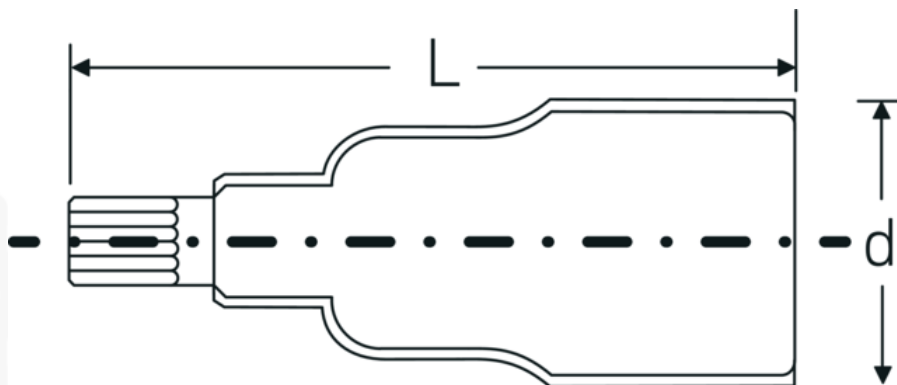

## VDE screwdriver socket

### 12174 VDE

Product no. 02390030  
GTIN 4018754253616  
Model 12174 VDE T 30

**Label.** 3/8 " VDE screwdriver socket L.67mm

- Features.**
- for internal TORX® screws
  - Chrome-Alloy-Steel, chrome plated
  - VDE insulated up to 1000 V
  - DIN EN 60900
  - #T; AC/1000 V

## Technical Drawing.

## Technical Attributes.

Drive profile	TORX®
Internal square drive (inch)	3/8 "
d	22,8 mm
DIN	DIN EN 60900
Size of output profile	T30
Length mm (L)	67 mm