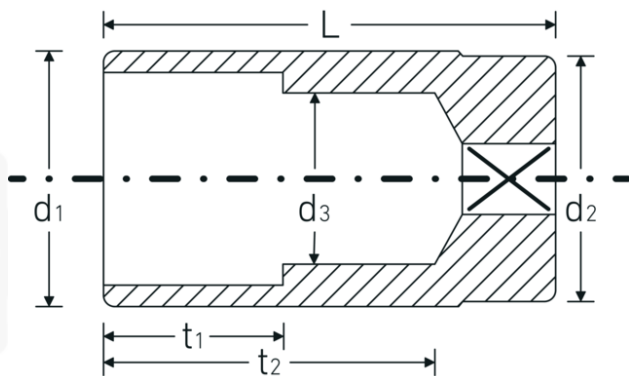

Socket

51

Product no. **03020018**
GTIN **4018754005628**
Model **51 18**

Label. 1/2 " Socket Wrench size mm L.83mm

Features.

- long version
- bi-hex with AS-Drive profile
- 1/2" internal square drive
- size 16 mm-5/8", 20.8 mm-13/16": with rubber insert for spark plugs
- HPQ® high performance steel, chrome-plated
- DIN 3124 / ISO 2725-1 / DIN EN 3710 / DIN EN 3709 / ASME B 107.5M

Advantages.

Long

Technical Drawing.

Technical Attributes.

Drive profile	Bi-hex AS-Drive
Internal square drive (inch)	1/2 "
d1	24,7 mm
d2	23,7 mm
d3	17 mm
DIN	DIN 3124 / ISO 2725-1, DIN EN 3710, DIN EN 3709, ASME B 107.5M
Length mm (L)	83 mm
Width across flats [mm]	18 mm
t1	35 mm
t2	64,1 mm

Logistics data.

Depth mm (IFS)	83
Width mm (IFS)	25
Height mm (IFS)	25
Length (packed, mm)	130
Width (packed, mm)	85
Height (packed, mm)	52
Volume (packed, dm3)	0.5746 dm3
Product no.	03020018
Weight (gross, kg)	1,450
Weight PAP (kg)	0,000
Weight PVC (kg)	0,008
GTIN	4018754005628
Country of origin	GERMANY
Region of origin	Nordrhein-Westfalen
WEEE/ElektroG	nicht ear-pflichtig
Customs tariff no.	82042000
Packing standard	10
Weight	170 g