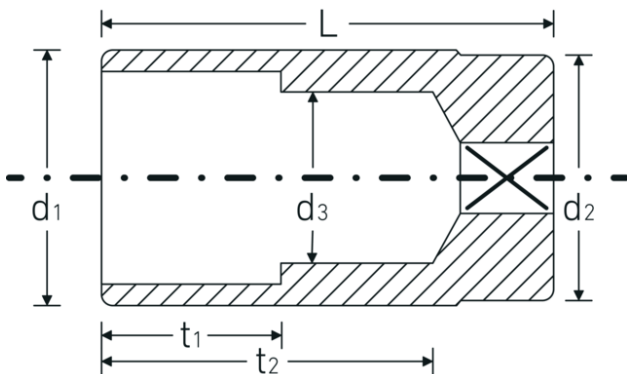

## Sockets 1/2", inch, extra deep

51a

Product no. **03420056**  
GTIN **4018754127146**  
Model **51 A 1 1/4**

**Label.** 1/2 " Socket Wrench size 1 1/4" L.83mm

## Technical Drawing.

## Technical Attributes.

Drive profile	bi-hex AS-Drive®
Internal square drive (inch)	1/2 "
d1	40 mm
d2	38 mm
d3	30,5 mm
Length mm (L)	83 mm
Wrench size [inch]	1 1/4 "
t1	35 mm
t2	63,1 mm

## Logistics data.

Depth mm (IFS)	82
Width mm (IFS)	41
Height mm (IFS)	41
Length (packed, mm)	310
Width (packed, mm)	50
Height (packed, mm)	42
Volume (packed, dm <sup>3</sup> )	0.651 dm <sup>3</sup>
Product no.	03420056
Weight (gross, kg)	1,680