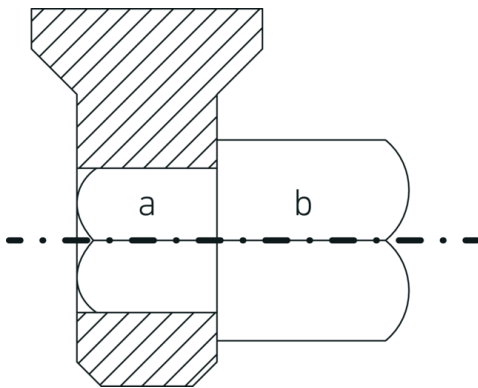

## Square drive unit

70V

Product no. **59010008**  
GTIN **4018754035380**  
Model **70 V 8**

**Label.** Square drive unit Drive 3/4 Drive 3/4 L.52,2mm

**Features.** • for torque wrenches and insert tools

## Technical Drawing.

## Technical Attributes.

|                              |         |
|------------------------------|---------|
| External square drive (inch) | 3/4     |
| for model                    | 734/40  |
| Size                         | 8       |
| Length mm (L)                | 52,2 mm |