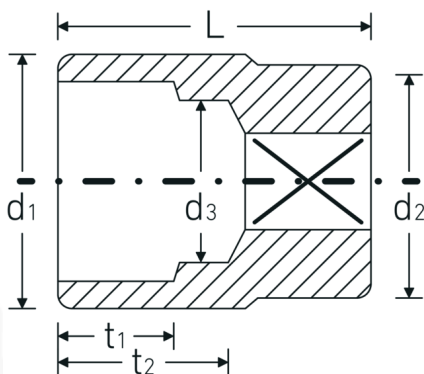

Socket

60

Product no. **06010041**
GTIN **4018754009916**
Model **60 41**

Label. 1 " Socket Spanner size 41mm L.70mm

Features.

- DIN 3124/ISO 2725-1
- AS-drive and HPQ® high performance steel up to 36 mm, chrome plated

Advantages.

DIN 3124/ISO 2725-1.

Technical Drawing.

Technical Attributes.

Drive profile bi-hex AS-Drive®
Internal square drive (inch) 1 "

Logistics data.

Depth mm (IFS) 70
Width mm (IFS) 56

| | | | |
|--------------------------------|-----------------------|-----------------------------|---------------------|
| d1 | 55,5 mm | Height mm (IFS) | 56 |
| d2 | 48 mm | Length (packed, mm) | 71 |
| d3 | 36 mm | Width (packed, mm) | 57 |
| DIN | DIN 3124 / ISO 2725-1 | Height (packed, mm) | 57 |
| Length mm (L) | 70 mm | Volume (packed, dm3) | 0.230679 dm3 |
| Width across flats [mm] | 41 mm | Art. no. | 06010041 |
| t1 | 30 mm | Weight (gross, kg) | 0,530 |
| t2 | 37,5 mm | Weight PAP (kg) | 0,000 |
| | | Weight PVC (kg) | 0,007 |
| | | GTIN | 4018754009916 |
| | | Country of origin | GERMANY |
| | | Region of origin | Nordrhein-Westfalen |
| | | WEEE/ElektroG | nicht ear-pflichtig |
| | | Customs tariff no. | 82042000 |
| | | Packing standard | 1 |
| | | Weight | 530 g |