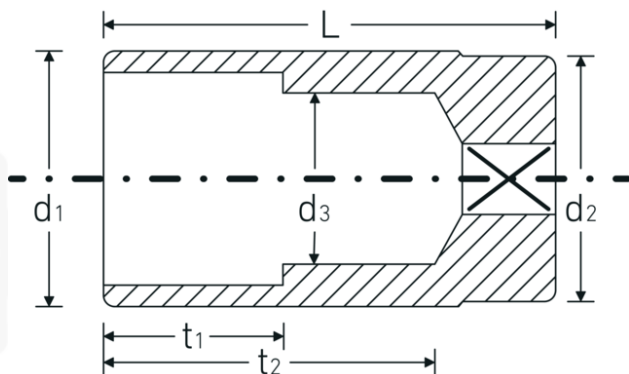

Socket

51

Product no. **03020024**
GTIN **4018754005673**
Model **51 24**

Label. 1/2 " Socket Wrench size mm L.83mm

Features.

- long version
- bi-hex with AS-Drive profile
- 1/2" internal square drive
- size 16 mm-5/8", 20.8 mm-13/16": with rubber insert for spark plugs
- HPQ® high performance steel, chrome-plated
- DIN 3124 / ISO 2725-1 / DIN EN 3710 / DIN EN 3709 / ASME B 107.5M

Advantages.

Long

Technical Drawing.

Technical Attributes.

Drive profile	Bi-hex AS-Drive
Internal square drive (inch)	1/2 "
d1	32 mm
d2	30 mm
d3	21 mm
DIN	DIN 3124 / ISO 2725-1, DIN EN 3710, DIN EN 3709, ASME B 107.5M
Length mm (L)	83 mm
Width across flats [mm]	24 mm
t1	35 mm
t2	66,1 mm

Logistics data.

Depth mm (IFS)	83
Width mm (IFS)	33
Height mm (IFS)	33
Length (packed, mm)	168
Width (packed, mm)	87
Height (packed, mm)	34
Volume (packed, dm3)	0.496944 dm3
Product no.	03020024
Weight (gross, kg)	1,256
Weight PAP (kg)	0,000
Weight PVC (kg)	0,009
GTIN	4018754005673
Country of origin	GERMANY
Region of origin	Nordrhein-Westfalen
WEEE/ElektroG	nicht ear-pflichtig
Customs tariff no.	82042000
Packing standard	5
Weight	251 g