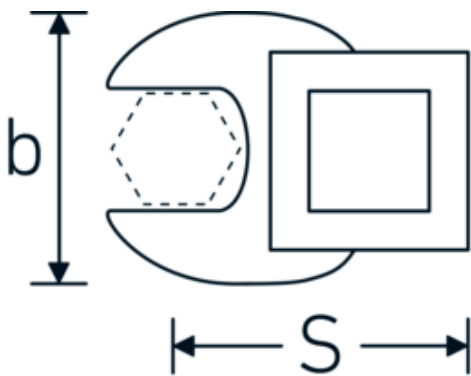

## CROW-FOOT spanner

**540**

Product no. **02200025**  
GTIN **4018754141081**  
Model **540 25**

**Label.** 3/8 " CROW-FOOT spanner Spanner size 25mm L.47mm

**Features.**

- Chrome Alloy Steel, chrome plated
- Caution! Modified settings on torque wrench

## Technical Drawing.

## Technical Attributes.

|                              |         |
|------------------------------|---------|
| a                            | 8 mm    |
| Internal square drive (inch) | 3/8 "   |
| Width mm (b)                 | 45 mm   |
| Length mm (L)                | 47 mm   |
| S                            | 26,4 mm |
| Width across flats [mm]      | 25 mm   |