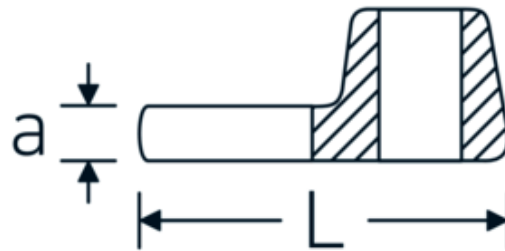

## CROW-FOOT spanner

**540**

Product no. **02200025**  
GTIN **4018754141081**  
Model **540 25**

**Label.** 3/8 " CROW-FOOT spanner Spanner size 25mm L.47mm

**Features.**

- Chrome Alloy Steel, chrome plated
- Caution! Modified settings on torque wrench

## Technical Drawing.