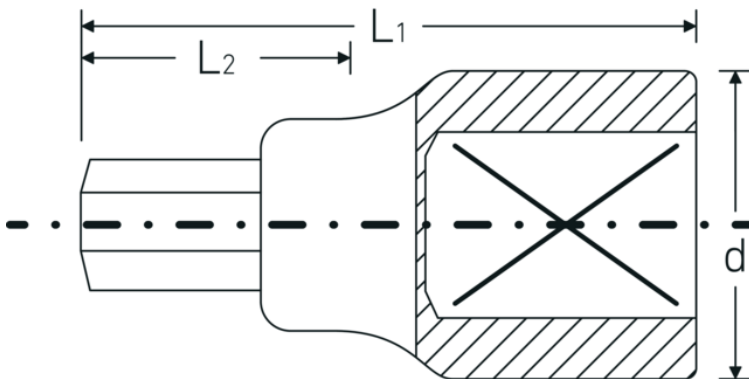

## INHEX screwdriver sockets 3/4", metric

59

Product no. **05050017**  
GTIN **4018754009299**  
Model **59 17**

**Label.** INHEX screwdriver socket 3/4 " 17mm L.80mm

### Technical Drawing.

### Technical Attributes.

Drive profile	hex
External hex drive (mm)	17 mm
Internal square drive (inch)	3/4 "
d	34,7 mm
DIN	DIN 7422
L1	80 mm
L2	25 mm

### Logistics data.

Depth mm (IFS)	80
Width mm (IFS)	35
Height mm (IFS)	35
Length (packed, mm)	80
Width (packed, mm)	35
Height (packed, mm)	35
Volume (packed, dm <sup>3</sup> )	0.098 dm <sup>3</sup>
Product no.	05050017
Weight (gross, kg)	0,311