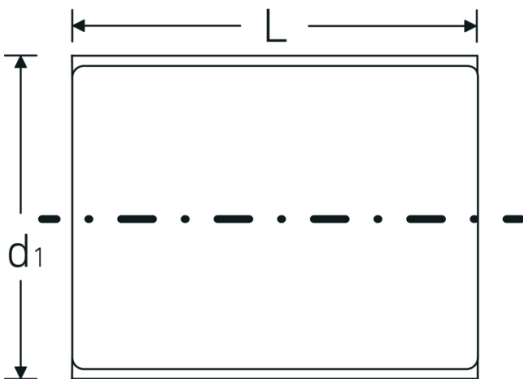

### 12171 VDE

Product no. **02380008**  
 GTIN **4018754253463**  
 Model **12171 VDE-8**

**Label.** 3/8 " VDE socket Wrench size 8mm L.43mm

## Technical Drawing.

## Technical Attributes.

Drive profile	bi-hex AS-Drive®
Internal square drive (inch)	3/8 "
d1	16,7 mm
DIN	DIN EN 60900
Length mm (L)	43 mm
Width across flats [mm]	8 mm

## Logistics data.

Depth mm (IFS)	42
Width mm (IFS)	16
Height mm (IFS)	16
Length (packed, mm)	60
Width (packed, mm)	35
Height (packed, mm)	35
Volume (packed, dm3)	0.0735 dm3
Product no.	02380008
Weight (gross, kg)	0,050