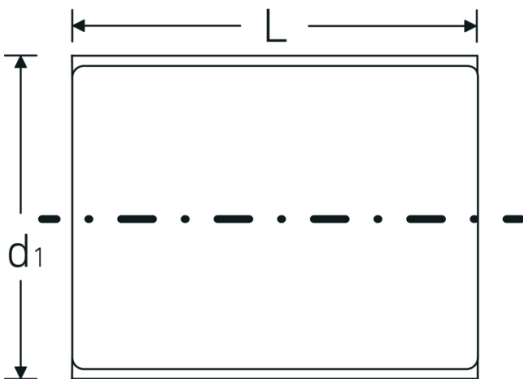

### 12171 VDE

Product no. **02380011**  
 GTIN **4018754253494**  
 Model **12171 VDE-11**

**Label.** 3/8 " VDE socket Wrench size 11mm L.45mm

## Technical Drawing.

## Technical Attributes.

Drive profile	bi-hex AS-Drive®
Internal square drive (inch)	3/8 "
d1	20,6 mm
DIN	DIN EN 60900
Length mm (L)	45 mm
Width across flats [mm]	11 mm

## Logistics data.

Depth mm (IFS)	44
Width mm (IFS)	22
Height mm (IFS)	22
Length (packed, mm)	60
Width (packed, mm)	35
Height (packed, mm)	35
Volume (packed, dm3)	0.0735 dm3
Product no.	02380011
Weight (gross, kg)	0,030