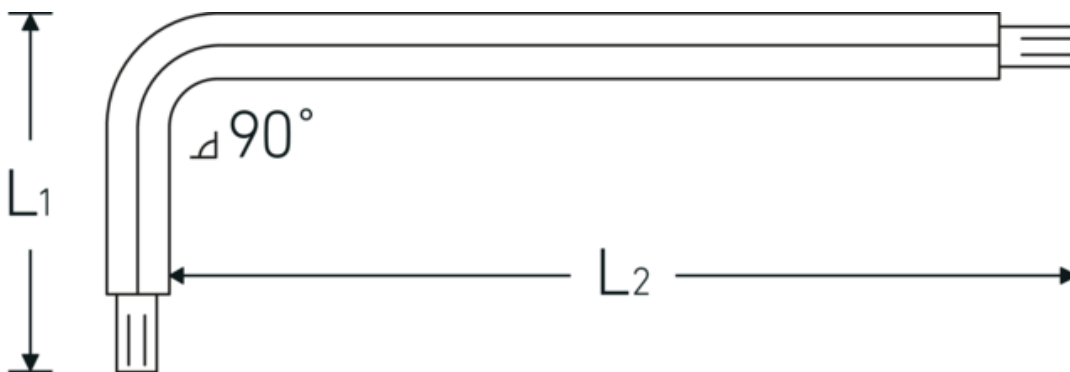

## Hex key with ball end for socket head screws

10767

Product no. **43263003**  
 GTIN **4018754332793**  
 Model **10767 3 KUGELKOPF-  
 WINKELSCHRAUBENDREHER  
 SECHSKANT**

### Label.

Hex key with ball end for socket head screws Hex drive 3mm L.20mm x 124mm

### Features.

- for hexagon socket head screws
- with ball end on long arm
- swivel angle up to 25° each side
- Chrome Vanadium, gunmetal finish

### Technical Attributes.

Drive profile	Hexagonal
External hex drive (mm)	3 mm
L1	20 mm
L2	124 mm