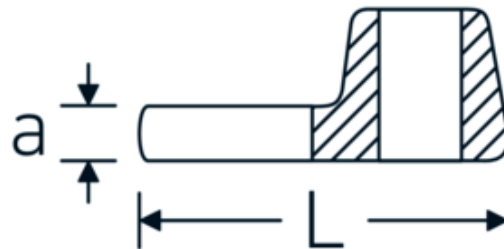

CROW-FOOT wrench, inch

540a

Product no. 02500040
GTIN 4018754004676
Model 540 A 3/4

Label.

3/8 " CROW-FOOT wrench Wrench size 3/4" L.42,5mm

Technical Drawing.

Technical Attributes.

a	6,3 mm
Internal square drive (inch)	3/8 "
Width mm (b)	38 mm
Length mm (L)	42,5 mm
S	24 mm
Wrench size [inch]	3/4 "

Logistics data.

Depth mm (IFS)	44
Width mm (IFS)	38
Height mm (IFS)	18
Length (packed, mm)	45
Width (packed, mm)	39
Height (packed, mm)	19
Volume (packed, dm ³)	0.033345 dm ³
Product no.	02500040
Weight (gross, kg)	0,070

Variants.

Product no.	Model no. (ERP)	Description	GTIN
01500024	540 A 3/8	1/4 " CROW-FOOT wrench Wrench size 3/8" L.25,5mm	4018754173839
02500028	540 A 7/16	3/8 " CROW-FOOT wrench Wrench size 7/16" L.32mm	4018754004621
02500032	540 A 1/2	3/8 " CROW-FOOT wrench Wrench size 1/2" L.34,3mm	4018754004638
02500034	540 A 9/16	3/8 " CROW-FOOT wrench Wrench size 9/16" L.37,7mm	4018754004645
02500036	540 A 5/8	3/8 " CROW-FOOT wrench Wrench size 5/8" L.37,7mm	4018754004652
02500038	540 A 11/16	3/8 " CROW-FOOT wrench Wrench size 11/16" L.42,5mm	4018754004669
02500040	540 A 3/4	3/8 " CROW-FOOT wrench Wrench size 3/4" L.42,5mm	4018754004676
02500042	540 A 13/16	3/8 " CROW-FOOT wrench Wrench size 13/16" L.42,3mm	4018754004683
02500044	540 A 7/8	3/8 " CROW-FOOT wrench Wrench size 7/8" L.44,5mm	4018754004690
02500048	540 A 1	3/8 " CROW-FOOT wrench Wrench size 1" L.47mm	4018754004706
02500050	540 A 1 1/16	3/8 " CROW-FOOT wrench Wrench size 1 1/16" L.47mm	4018754004713
02500052	540 A 1 1/8	3/8 " CROW-FOOT wrench Wrench size 1 1/8" L.50mm	4018754004720
02500054	540 A 1 3/16	3/8 " CROW-FOOT wrench Wrench size 1 3/16" L.50mm	4018754004737
02500056	540 A 1 1/4	3/8 " CROW-FOOT wrench Wrench size 1 1/4" L.53mm	4018754004744
02500058	540 A 1 5/16	3/8 " CROW-FOOT wrench Wrench size 1 5/16" L.53mm	4018754004751