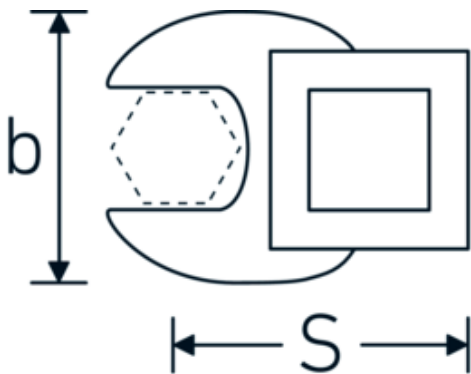

CROW-FOOT wrench, inch

540a

Product no. 02500040
GTIN 4018754004676
Model 540 A 3/4

Label.

3/8 " CROW-FOOT wrench Wrench size 3/4" L.42,5mm

Technical Drawing.

Technical Attributes.

a	6,3 mm
Internal square drive (inch)	3/8 "
Width mm (b)	38 mm
Length mm (L)	42,5 mm
S	24 mm
Wrench size [inch]	3/4 "

Logistics data.

Depth mm (IFS)	44
Width mm (IFS)	38
Height mm (IFS)	18
Length (packed, mm)	45
Width (packed, mm)	39
Height (packed, mm)	19
Volume (packed, dm ³)	0.033345 dm ³
Product no.	02500040
Weight (gross, kg)	0,070

Variants.

Product no.	Model no. (ERP)	Description	GTIN
01500024	540 A 3/8	1/4 " CROW-FOOT wrench Wrench size 3/8" L.25,5mm	4018754173839
02500028	540 A 7/16	3/8 " CROW-FOOT wrench Wrench size 7/16" L.32mm	4018754004621
02500032	540 A 1/2	3/8 " CROW-FOOT wrench Wrench size 1/2" L.34,3mm	4018754004638
02500034	540 A 9/16	3/8 " CROW-FOOT wrench Wrench size 9/16" L.37,7mm	4018754004645
02500036	540 A 5/8	3/8 " CROW-FOOT wrench Wrench size 5/8" L.37,7mm	4018754004652
02500038	540 A 11/16	3/8 " CROW-FOOT wrench Wrench size 11/16" L.42,5mm	4018754004669
02500040	540 A 3/4	3/8 " CROW-FOOT wrench Wrench size 3/4" L.42,5mm	4018754004676
02500042	540 A 13/16	3/8 " CROW-FOOT wrench Wrench size 13/16" L.42,3mm	4018754004683
02500044	540 A 7/8	3/8 " CROW-FOOT wrench Wrench size 7/8" L.44,5mm	4018754004690
02500048	540 A 1	3/8 " CROW-FOOT wrench Wrench size 1" L.47mm	4018754004706
02500050	540 A 1 1/16	3/8 " CROW-FOOT wrench Wrench size 1 1/16" L.47mm	4018754004713
02500052	540 A 1 1/8	3/8 " CROW-FOOT wrench Wrench size 1 1/8" L.50mm	4018754004720
02500054	540 A 1 3/16	3/8 " CROW-FOOT wrench Wrench size 1 3/16" L.50mm	4018754004737
02500056	540 A 1 1/4	3/8 " CROW-FOOT wrench Wrench size 1 1/4" L.53mm	4018754004744
02500058	540 A 1 5/16	3/8 " CROW-FOOT wrench Wrench size 1 5/16" L.53mm	4018754004751