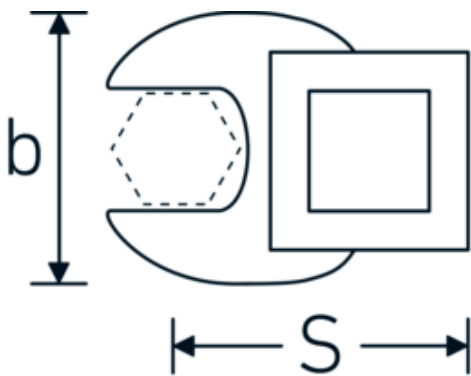

CROW-FOOT spanner

540

Product no. **02200016**
GTIN **4018754003532**
Model **540 16**

Label. 3/8 " CROW-FOOT spanner Spanner size 16mm L.37,7mm

Features.

- Chrome Alloy Steel, chrome plated
- Caution! Modified settings on torque wrench

Technical Drawing.

Technical Attributes.

a	6,3 mm
Internal square drive (inch)	3/8 "
Width mm (b)	30 mm
Length mm (L)	37,7 mm
S	19,9 mm
Width across flats [mm]	16 mm

Logistics data.

Depth mm (IFS)	40
Width mm (IFS)	35
Height mm (IFS)	16
Length (packed, mm)	40
Width (packed, mm)	35
Height (packed, mm)	16
Volume (packed, dm3)	0.0224 dm3

Variants.

Art. no.	Model no. (ERP)	Description	GTIN
01200008	540 8	1/4 " CROW-FOOT spanner Spanner size 8mm L.25,5mm	4018754149117
01200009	540 9	1/4 " CROW-FOOT spanner Spanner size 9mm L.25,5mm	4018754149124
01200010	540 10	1/4 " CROW-FOOT spanner Spanner size 10mm L.25,5mm	4018754149131
02200011	540 11	3/8 " CROW-FOOT spanner Spanner size 11mm L.32mm	4018754149414
02200012	540 12	3/8 " CROW-FOOT spanner Spanner size 12mm L.34,3mm	4018754003495
02200013	540 13	3/8 " CROW-FOOT spanner Spanner size 13mm L.34,3mm	4018754003501
02200014	540 14	3/8 " CROW-FOOT spanner Spanner size 14mm L.37,7mm	4018754003518
02200015	540 15	3/8 " CROW-FOOT spanner Spanner size 15mm L.37,7mm	4018754003525
02200016	540 16	3/8 " CROW-FOOT spanner Spanner size 16mm L.37,7mm	4018754003532
02200017	540 17	3/8 " CROW-FOOT spanner Spanner size 17mm L.42,5mm	4018754003549
02200018	540 18	3/8 " CROW-FOOT spanner Spanner size 18mm L.42,5mm	4018754003556
02200019	540 19	3/8 " CROW-FOOT spanner Spanner size 19mm L.42,5mm	4018754003563
02200020	540 20	3/8 " CROW-FOOT spanner Spanner size 20mm L.42,4mm	4018754141067
02200021	540 21	3/8 " CROW-FOOT spanner Spanner size 21mm L.44,5mm	4018754003570