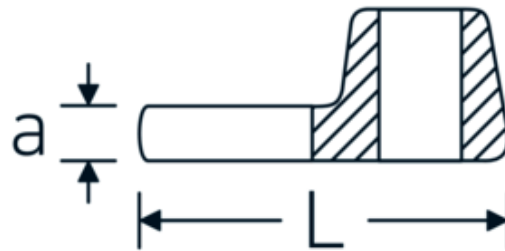

CROW-FOOT spanner

540

Product no. **02200016**
GTIN **4018754003532**
Model **540 16**

Label. 3/8 " CROW-FOOT spanner Spanner size 16mm L.37,7mm

Features.

- Chrome Alloy Steel, chrome plated
- Caution! Modified settings on torque wrench

Technical Drawing.

Technical Attributes.

a	6,3 mm
Internal square drive (inch)	3/8 "
Width mm (b)	30 mm
Length mm (L)	37,7 mm
S	19,9 mm
Width across flats [mm]	16 mm

Logistics data.

Depth mm (IFS)	40
Width mm (IFS)	35
Height mm (IFS)	16
Length (packed, mm)	40
Width (packed, mm)	35
Height (packed, mm)	16
Volume (packed, dm3)	0.0224 dm3

Variants.

Art. no.	Model no. (ERP)	Description	GTIN
01200008	540 8	1/4 " CROW-FOOT spanner Spanner size 8mm L.25,5mm	4018754149117
01200009	540 9	1/4 " CROW-FOOT spanner Spanner size 9mm L.25,5mm	4018754149124
01200010	540 10	1/4 " CROW-FOOT spanner Spanner size 10mm L.25,5mm	4018754149131
02200011	540 11	3/8 " CROW-FOOT spanner Spanner size 11mm L.32mm	4018754149414
02200012	540 12	3/8 " CROW-FOOT spanner Spanner size 12mm L.34,3mm	4018754003495
02200013	540 13	3/8 " CROW-FOOT spanner Spanner size 13mm L.34,3mm	4018754003501
02200014	540 14	3/8 " CROW-FOOT spanner Spanner size 14mm L.37,7mm	4018754003518
02200015	540 15	3/8 " CROW-FOOT spanner Spanner size 15mm L.37,7mm	4018754003525
02200016	540 16	3/8 " CROW-FOOT spanner Spanner size 16mm L.37,7mm	4018754003532
02200017	540 17	3/8 " CROW-FOOT spanner Spanner size 17mm L.42,5mm	4018754003549
02200018	540 18	3/8 " CROW-FOOT spanner Spanner size 18mm L.42,5mm	4018754003556
02200019	540 19	3/8 " CROW-FOOT spanner Spanner size 19mm L.42,5mm	4018754003563
02200020	540 20	3/8 " CROW-FOOT spanner Spanner size 20mm L.42,4mm	4018754141067
02200021	540 21	3/8 " CROW-FOOT spanner Spanner size 21mm L.44,5mm	4018754003570