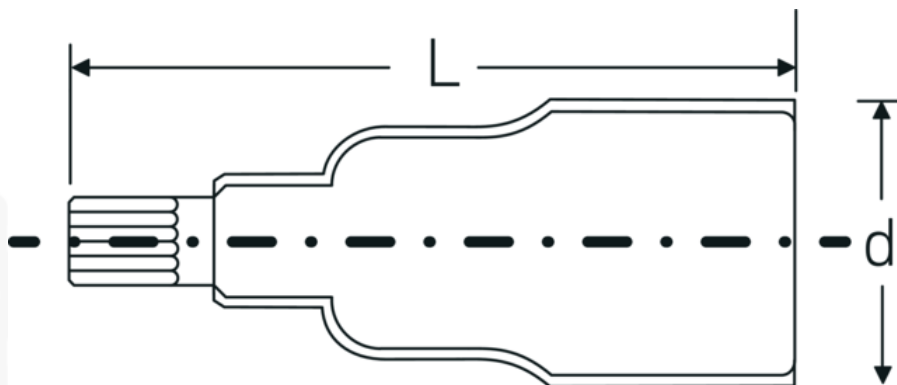

## VDE screwdriver socket

### 12174 VDE

Product no. **02390020**  
GTIN **4018754253593**  
Model **12174 VDE T 20**

**Label.** 3/8 " VDE screwdriver socket L.67mm

- Features.**
- for internal TORX® screws
  - Chrome-Alloy-Steel, chrome plated
  - VDE insulated up to 1000 V
  - DIN EN 60900
  - #T; AC/1000 V

## Technical Drawing.

## Technical Attributes.

Drive profile	TORX®
Internal square drive (inch)	3/8 "
d	22,8 mm
DIN	DIN EN 60900
Size of output profile	T20
Length mm (L)	67 mm