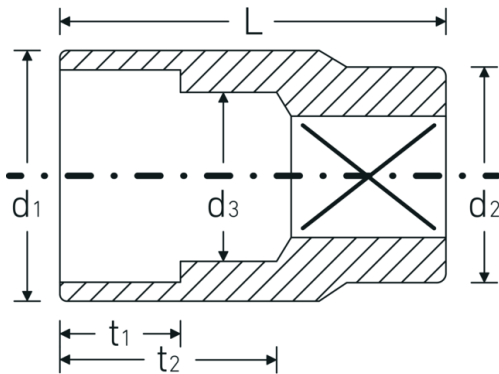

## Technical Drawing.

## Technical Attributes.

Drive profile	bi-hex AS-Drive®
Internal square drive (inch)	3/8 "
d1	18 mm
d2	17,5 mm
d3	12 mm
DIN	DIN 3124 / ISO 2725-1, ASME B 107.5M, DIN EN 3709
Length mm (L)	30 mm
Width across flats [mm]	13 mm

## Logistics data.

Depth mm (IFS)	24
Width mm (IFS)	19
Height mm (IFS)	19
Length (packed, mm)	96
Width (packed, mm)	20
Height (packed, mm)	25
Volume (packed, dm <sup>3</sup> )	0.048 dm <sup>3</sup>
Product no.	02010013
Weight (gross, kg)	0,305

## Variants.

Product no.	Model no. (ERP)	Description	GTIN
02010007	45 7	3/8 " Socket Wrench size 7mm L.24mm	4018754001903
02010008	45 8	3/8 " Socket Wrench size 8mm L.25mm	4018754001910
02010009	45 9	3/8 " Socket Wrench size 9mm L.25mm	4018754001927
02010010	45 10	3/8 " Socket Wrench size 10mm L.27mm	4018754001934
02010011	45 11	3/8 " Socket Wrench size 11mm L.27mm	4018754001941
02010012	45 12	3/8 " Socket Wrench size 12mm L.28mm	4018754001958
02010013	45 13	3/8 " Socket Wrench size 13mm L.30mm	4018754001965
02010014	45 14	3/8 " Socket Wrench size 14mm L.30mm	4018754001972
02010015	45 15	3/8 " Socket Wrench size 15mm L.31mm	4018754001989
02010016	45 16	3/8 " Socket Wrench size 16mm L.31mm	4018754001996
02010017	45 17	3/8 " Socket Wrench size 17mm L.31mm	4018754002009
02010018	45 18	3/8 " Socket Wrench size 18mm L.32mm	4018754002016
02010019	45 19	3/8 " Socket Wrench size 19mm L.32mm	4018754002023
02010020	45 20	3/8 " Socket Wrench size 20mm L.34mm	4018754002030
02010021	45 21	3/8 " Socket Wrench size 21mm L.34mm	4018754002047
02010022	45 22	3/8 " Socket Wrench size 22mm L.35mm	4018754002054
02010024	45 24	3/8 " Socket Wrench size 24mm L.35mm	4018754149148