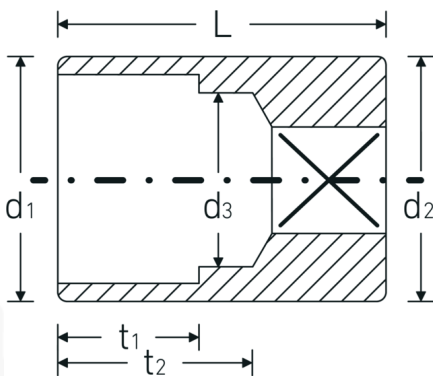

Sockets

40aD

Product no. **01530028**
 GTIN **4018754001569**
 Model **40 AD 7/16**

Label. 1/4 " Sockets Spanner size 7/16" L.23mm

- Features.**
- ASME B 107.1, Fed. Spec. GGG-W-641, SAE AS 954-E (test values)
 - HPQ® heavy-duty steel, chrome-plated

Advantages.

ASME B 107.1, Fed. Spec. GGG-W-641, SAE AS 954-E (test values).

Technical Drawing.

Technical Attributes.

Drive profile bi-hex AS-Drive®
 Internal square drive (inch) 1/4 "

Logistics data.

Depth mm (IFS) 23
 Width mm (IFS) 16

d1	15,8 mm	Height mm (IFS)	16
d2	15,8 mm	Length (packed, mm)	80
d3	10 mm	Width (packed, mm)	60
Length mm (L)	23 mm	Height (packed, mm)	22
Spanner size [inch]	7/16 "	Volume (packed, dm3)	0.1056 dm3
t1	9 mm	Art. no.	01530028
t2	14,6 mm	Weight (gross, kg)	0,214
		Weight PAP (kg)	0,000
		Weight PVC (kg)	0,003
		GTIN	4018754001569
		Country of origin	GERMANY
		Region of origin	Nordrhein-Westfalen
		WEEE/ElektroG	nicht ear-pflichtig
		Customs tariff no.	82042000
		Packing standard	10
		Weight	21 g

Variants.

Art. no.	Model no. (ERP)	Description	GTIN
01530034	40 AD 9/16	1/4 " Sockets Spanner size 9/16" L.24mm	4018754001583
01530032	40 AD 1/2	1/4 " Sockets Spanner size 1/2" L.23mm	4018754001576
01530028	40 AD 7/16	1/4 " Sockets Spanner size 7/16" L.23mm	4018754001569
01530024	40 AD 3/8	1/4 " Sockets Spanner size 3/8" L.23mm	4018754001552
01530022	40 AD 11/32	1/4 " Sockets Spanner size 11/32" L.23mm	4018754001545
01530020	40 AD 5/16	1/4 " Sockets Spanner size 5/16" L.23mm	4018754001538
01530018	40 AD 9/32	1/4 " Sockets Spanner size 9/32" L.23mm	4018754001521
01530016	40 AD 1/4	1/4 " Sockets Spanner size 1/4" L.23mm	4018754001514
01530014	40 AD 7/32	1/4 " Sockets Spanner size 7/32" L.23mm	4018754001507
01530012	40 AD 3/16	1/4 " Sockets Spanner size 3/16" L.23mm	4018754001491
01530010	40 AD 5/32	1/4 " Sockets Spanner size 5/32" L.23mm	4018754126965