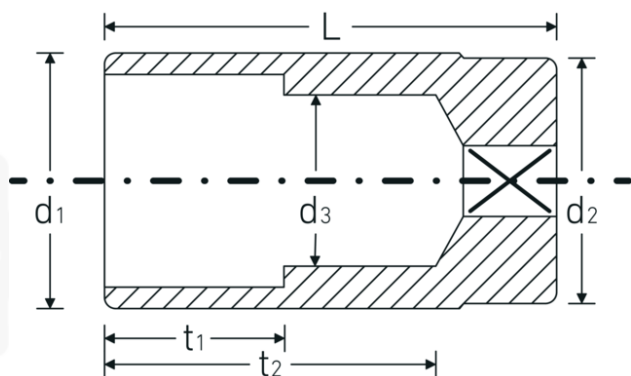

Socket

51

Product no. **03020030**
GTIN **4018754005710**
Model **51 30**

Label. 1/2 " Socket Wrench size mm L.83mm

Features.

- long version
- bi-hex with AS-Drive profile
- 1/2" internal square drive
- size 16 mm-5/8", 20.8 mm-13/16": with rubber insert for spark plugs
- HPQ® high performance steel, chrome-plated
- DIN 3124 / ISO 2725-1 / DIN EN 3710 / DIN EN 3709 / ASME B 107.5M

Advantages.

Long

Technical Drawing.

Technical Attributes.

Drive profile	Bi-hex AS-Drive
Internal square drive (inch)	1/2 "
d1	39,7 mm
d2	37,5 mm
d3	30,2 mm
DIN	DIN 3124 / ISO 2725-1, DIN EN 3710, DIN EN 3709, ASME B 107.5M
Length mm (L)	83 mm
Width across flats [mm]	30 mm
t1	35 mm
t2	65 mm
Type	Mercedes-Benz

Logistics data.

Depth mm (IFS)	83
Width mm (IFS)	40
Height mm (IFS)	40
Length (packed, mm)	200
Width (packed, mm)	85
Height (packed, mm)	41
Volume (packed, dm3)	0.697 dm3
Product no.	03020030
Weight (gross, kg)	1,750
Weight PAP (kg)	0,000
Weight PVC (kg)	0,011
GTIN	4018754005710
Country of origin	GERMANY
Region of origin	Nordrhein-Westfalen
WEEE/ElektroG	nicht ear-pflichtig
Customs tariff no.	82042000
Packing standard	5
Weight	341 g