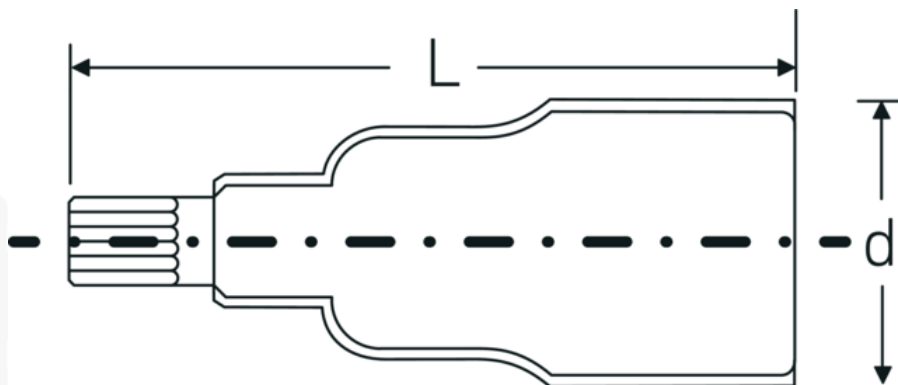

VDE screwdriver socket

12174 VDE

Product no. 02390040
GTIN 4018754253623
Model 12174 VDE T 40

Label. 3/8 " VDE screwdriver socket L.67mm

- Features.**
- for internal TORX® screws
 - Chrome-Alloy-Steel, chrome plated
 - VDE insulated up to 1000 V
 - DIN EN 60900
 - #T; AC/1000 V

Advantages.

For recessed TORX® screws

Technical Drawing.

Technical Attributes.

Drive profile	TORX®
Internal square drive (inch)	3/8 "
d	22,8 mm
DIN	DIN EN 60900
Size of output profile	T40
Length mm (L)	67 mm

Logistics data.

Depth mm (IFS)	66
Width mm (IFS)	19
Height mm (IFS)	19
Length (packed, mm)	75
Width (packed, mm)	35
Height (packed, mm)	35
Volume (packed, dm3)	0.091875 dm3
Art. no.	02390040
Weight (gross, kg)	0,075
Weight PAP (kg)	0,000
Weight PVC (kg)	0,002
GTIN	4018754253623
Country of origin	GERMANY
Region of origin	Nordrhein-Westfalen
WEEE/ElektroG	nicht ear-pflichtig
Customs tariff no.	82042000
Packing standard	1
Weight	56 g

Variants.

Art. no.	Model no. (ERP)	Description	GTIN
02390020	12174 VDE T 20	3/8 " VDE screwdriver socket L.67mm	4018754253593
02390025	12174 VDE T 25	3/8 " VDE screwdriver socket L.67mm	4018754253609
02390030	12174 VDE T 30	3/8 " VDE screwdriver socket L.67mm	4018754253616
02390040	12174 VDE T 40	3/8 " VDE screwdriver socket L.67mm	4018754253623
02390045	12174 VDE T 45	3/8 " VDE screwdriver socket L.67mm	4018754253630