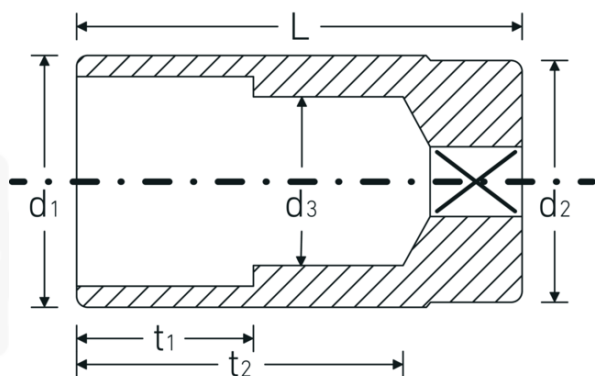

Socket

46

Product no. **02020017**
GTIN **4018754002238**
Model **46 17**

Label. 3/8 " Socket Wrench size 17mm L.65mm

Features.

- long version
- bi-hex with AS-Drive profile
- 3/8" internal square drive
- HPQ® high performance steel, chrome-plated
- size 20.8: with rubber insert for spark plugs
- DIN 3124 / ISO 2725-1 / DIN EN 3710 / DIN EN 3709 / ASME B 107.5M

Advantages.

Long

Technical Drawing.

Technical Attributes.

Drive profile	Bi-hex AS-Drive
Internal square drive (inch)	3/8 "
d1	23 mm
d2	21 mm
d3	16 mm
DIN	DIN 3124 / ISO 2725-1, DIN EN 3710, DIN EN 3709, ASME B 107.5M
Length mm (L)	65 mm
Width across flats [mm]	17 mm
t1	30 mm
t2	52,6 mm

Logistics data.

Depth mm (IFS)	65
Width mm (IFS)	24
Height mm (IFS)	24
Length (packed, mm)	126
Width (packed, mm)	77
Height (packed, mm)	57
Volume (packed, dm3)	0.553014 dm3
Product no.	02020017
Weight (gross, kg)	0,970
Weight PAP (kg)	0,000
Weight PVC (kg)	0,008
GTIN	4018754002238
Country of origin	GERMANY
Region of origin	Nordrhein-Westfalen
WEEE/ElektroG	nicht ear-pflichtig
Customs tariff no.	82042000
Packing standard	10
Weight	97 g