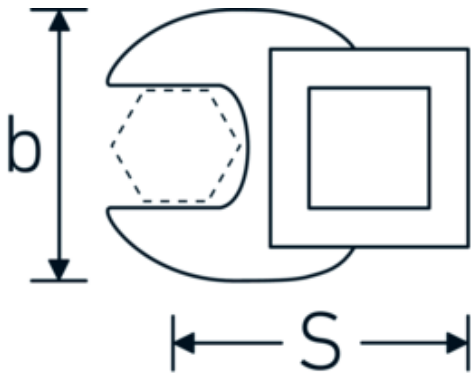

CROW-FOOT spanner

540

Product no. **02200018**
GTIN **4018754003556**
Model **540 18**

Label. 3/8 " CROW-FOOT spanner Spanner size 18mm L.42,5mm

Features.

- Chrome Alloy Steel, chrome plated
- Caution! Modified settings on torque wrench

Technical Drawing.

Technical Attributes.

a	6,3 mm
Internal square drive (inch)	3/8 "
Width mm (b)	38 mm
Length mm (L)	42,5 mm
S	22,9 mm
Width across flats [mm]	18 mm

Logistics data.

Depth mm (IFS)	45
Width mm (IFS)	40
Height mm (IFS)	18
Length (packed, mm)	45
Width (packed, mm)	40
Height (packed, mm)	18
Volume (packed, dm3)	0.0324 dm3

Variants.

Art. no.	Model no. (ERP)	Description	GTIN
01200008	540 8	1/4 " CROW-FOOT spanner Spanner size 8mm L.25,5mm	4018754149117
01200009	540 9	1/4 " CROW-FOOT spanner Spanner size 9mm L.25,5mm	4018754149124
01200010	540 10	1/4 " CROW-FOOT spanner Spanner size 10mm L.25,5mm	4018754149131
02200011	540 11	3/8 " CROW-FOOT spanner Spanner size 11mm L.32mm	4018754149414
02200012	540 12	3/8 " CROW-FOOT spanner Spanner size 12mm L.34,3mm	4018754003495
02200013	540 13	3/8 " CROW-FOOT spanner Spanner size 13mm L.34,3mm	4018754003501
02200014	540 14	3/8 " CROW-FOOT spanner Spanner size 14mm L.37,7mm	4018754003518
02200015	540 15	3/8 " CROW-FOOT spanner Spanner size 15mm L.37,7mm	4018754003525
02200016	540 16	3/8 " CROW-FOOT spanner Spanner size 16mm L.37,7mm	4018754003532
02200017	540 17	3/8 " CROW-FOOT spanner Spanner size 17mm L.42,5mm	4018754003549
02200018	540 18	3/8 " CROW-FOOT spanner Spanner size 18mm L.42,5mm	4018754003556
02200019	540 19	3/8 " CROW-FOOT spanner Spanner size 19mm L.42,5mm	4018754003563
02200020	540 20	3/8 " CROW-FOOT spanner Spanner size 20mm L.42,4mm	4018754141067
02200021	540 21	3/8 " CROW-FOOT spanner Spanner size 21mm L.44,5mm	4018754003570