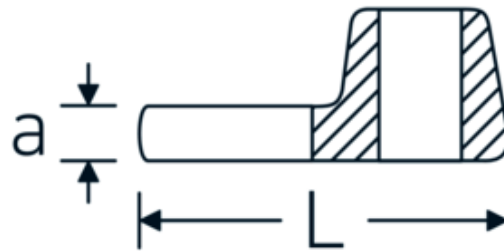

CROW-FOOT spanner

540

Product no. **02200018**
GTIN **4018754003556**
Model **540 18**

Label. 3/8 " CROW-FOOT spanner Spanner size 18mm L.42,5mm

Features.

- Chrome Alloy Steel, chrome plated
- Caution! Modified settings on torque wrench

Technical Drawing.

Technical Attributes.

a	6,3 mm
Internal square drive (inch)	3/8 "
Width mm (b)	38 mm
Length mm (L)	42,5 mm
S	22,9 mm
Width across flats [mm]	18 mm

Logistics data.

Depth mm (IFS)	45
Width mm (IFS)	40
Height mm (IFS)	18
Length (packed, mm)	45
Width (packed, mm)	40
Height (packed, mm)	18
Volume (packed, dm3)	0.0324 dm3

Variants.

Art. no.	Model no. (ERP)	Description	GTIN
01200008	540 8	1/4 " CROW-FOOT spanner Spanner size 8mm L.25,5mm	4018754149117
01200009	540 9	1/4 " CROW-FOOT spanner Spanner size 9mm L.25,5mm	4018754149124
01200010	540 10	1/4 " CROW-FOOT spanner Spanner size 10mm L.25,5mm	4018754149131
02200011	540 11	3/8 " CROW-FOOT spanner Spanner size 11mm L.32mm	4018754149414
02200012	540 12	3/8 " CROW-FOOT spanner Spanner size 12mm L.34,3mm	4018754003495
02200013	540 13	3/8 " CROW-FOOT spanner Spanner size 13mm L.34,3mm	4018754003501
02200014	540 14	3/8 " CROW-FOOT spanner Spanner size 14mm L.37,7mm	4018754003518
02200015	540 15	3/8 " CROW-FOOT spanner Spanner size 15mm L.37,7mm	4018754003525
02200016	540 16	3/8 " CROW-FOOT spanner Spanner size 16mm L.37,7mm	4018754003532
02200017	540 17	3/8 " CROW-FOOT spanner Spanner size 17mm L.42,5mm	4018754003549
02200018	540 18	3/8 " CROW-FOOT spanner Spanner size 18mm L.42,5mm	4018754003556
02200019	540 19	3/8 " CROW-FOOT spanner Spanner size 19mm L.42,5mm	4018754003563
02200020	540 20	3/8 " CROW-FOOT spanner Spanner size 20mm L.42,4mm	4018754141067
02200021	540 21	3/8 " CROW-FOOT spanner Spanner size 21mm L.44,5mm	4018754003570