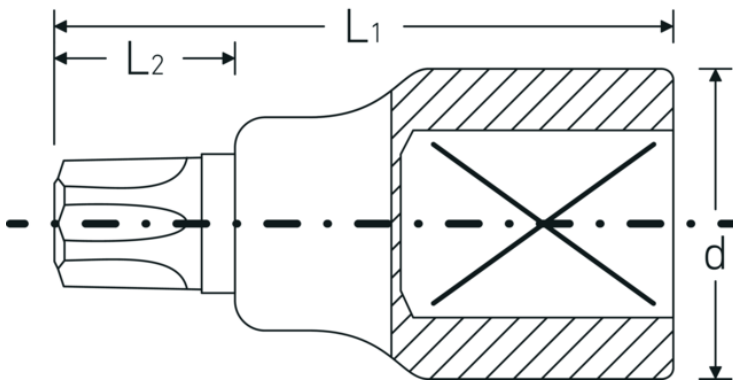

**TORX® screwdriver sockets 3/4"**

**59TX**

Product no. **05100070**  
GTIN **4018754132188**  
Model **59TX T 70**

**Label.** 3/4 " Screwdriver socket L.80mm

**Technical Drawing.**

**Technical Attributes.**

Drive profile	TORX®
Internal square drive (inch)	3/4 "
d	34,7 mm
Size of output profile	T70
L1	80 mm
L2	25 mm

**Logistics data.**

Depth mm (IFS)	80
Width mm (IFS)	35
Height mm (IFS)	35
Length (packed, mm)	90
Width (packed, mm)	50
Height (packed, mm)	36
Volume (packed, dm3)	0.162 dm3
Product no.	05100070
Weight (gross, kg)	0,289

## Variants.

Product no.	Model no. (ERP)	Description	GTIN
05100060	59TX T 60	3/4 " Screwdriver socket L.80mm	4018754132171
05100070	59TX T 70	3/4 " Screwdriver socket L.80mm	4018754132188
05100080	59TX T 80	3/4 " Screwdriver socket L.80mm	4018754132195
05100090	59TX T 90	3/4 " Screwdriver socket L.80mm	4018754132201
05100100	59TX T100	3/4 " Screwdriver socket L.80mm	4018754132218