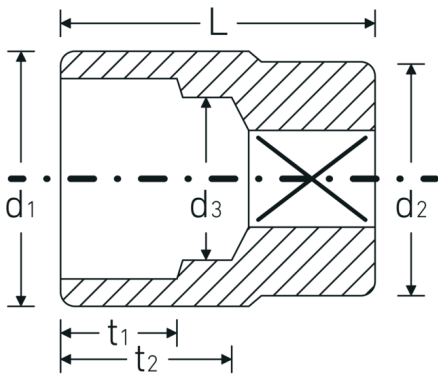

## Technical Drawing.

## Technical Attributes.

Drive profile	hex AS-Drive®
Internal square drive (inch)	3/4 "
d1	72 mm
d2	45 mm
d3	33 mm
DIN	DIN 3124 / ISO 2725-1, ASME B 107.5 M
Length mm (L)	80 mm
Width across flats [mm]	55 mm

## Logistics data.

Depth mm (IFS)	80
Width mm (IFS)	72
Height mm (IFS)	72
Length (packed, mm)	85
Width (packed, mm)	75
Height (packed, mm)	75
Volume (packed, dm3)	0.478125 dm3
Product no.	05010055
Weight (gross, kg)	0,970

## Variants.

Product no.	Model no. (ERP)	Description	GTIN
05010019	55 19	3/4 " Socket Wrench size 19mm L.50mm	4018754008667
05010021	55 21	3/4 " Socket Wrench size 21mm L.50mm	4018754008681
05010022	55 22	3/4 " Socket Wrench size 22mm L.51mm	4018754008698
05010024	55 24	3/4 " Socket Wrench size 24mm L.51mm	4018754008711
05010027	55 27	3/4 " Socket Wrench size 27mm L.54mm	4018754008742
05010030	55 30	3/4 " Socket Wrench size 30mm L.58mm	4018754008773
05010032	55 32	3/4 " Socket Wrench size 32mm L.58mm	4018754008780
05010033	55 33	3/4 " Socket Wrench size 33mm L.60mm	4018754008797
05010034	55 34	3/4 " Socket Wrench size 34mm L.60mm	4018754008803
05010036	55 36	3/4 " Socket Wrench size 36mm L.60mm	4018754008810
05010038	55 38	3/4 " Socket Wrench size 38mm L.64mm	4018754008834
05010041	55 41	3/4 " Socket Wrench size 41mm L.67mm	4018754008841
05010046	55 46	3/4 " Socket Wrench size 46mm L.73mm	4018754008858
05010050	55 50	3/4 " Socket Wrench size 50mm L.80mm	4018754008865
05010055	55 55	3/4 " Socket Wrench size 55mm L.80mm	4018754008889
05010060	55 60	3/4 " Socket Wrench size 60mm L.80mm	4018754008902