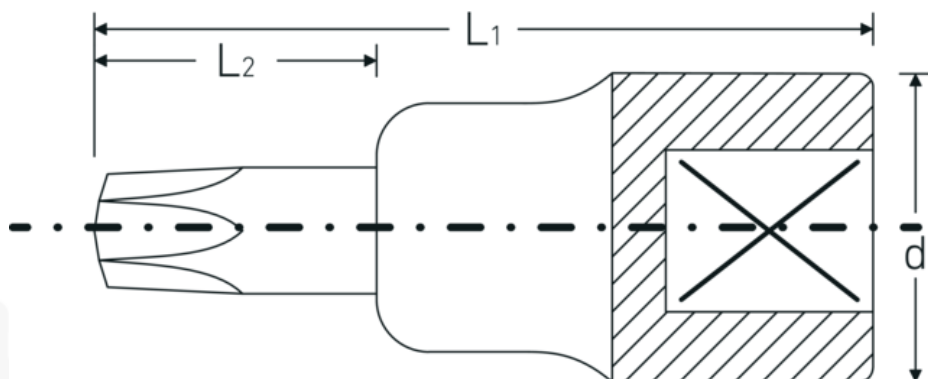

Screwdriver socket

54TX

Product no. **03100025**
GTIN **4018754006656**
Model **54 TX T 25**

Label. 1/2 " Screwdriver socket L.55mm

Features.

- for inside TORX® screws
- Chrome Alloy Steel, chrome plated

Advantages.

For recessed TORX® screws

Technical Drawing.

Technical Attributes.

Drive profile TORX®
Internal square drive (inch) 1/2 "

Logistics data.

Depth mm (IFS) 55
Width mm (IFS) 23

d	22,7 mm	Height mm (IFS)	23
Size of output profile	T25	Length (packed, mm)	100
L1	55 mm	Width (packed, mm)	80
L2	17 mm	Height (packed, mm)	23
		Volume (packed, dm3)	0.184 dm3
		Art. no.	03100025
		Weight (gross, kg)	0,361
		Weight PAP (kg)	0,000
		Weight PVC (kg)	0,003
		GTIN	4018754006656
		Country of origin	GERMANY
		Region of origin	Nordrhein-Westfalen
		WEEE/ElektroG	nicht ear-pflichtig
		Customs tariff no.	82042000
		Packing standard	5
		Weight	71 g

Variants.

Art. no.	Model no. (ERP)	Description	GTIN
03100020	54 TX T 20	1/2 " Screwdriver socket L.55mm	4018754006649
03100025	54 TX T 25	1/2 " Screwdriver socket L.55mm	4018754006656
03100027	54 TX T 27	1/2 " Screwdriver socket L.55mm	4018754006663
03100030	54 TX T 30	1/2 " Screwdriver socket L.55mm	4018754006670
03100040	54 TX T 40	1/2 " Screwdriver socket L.55mm	4018754006687
03100045	54 TX T 45	1/2 " Screwdriver socket L.55mm	4018754006694
03100050	54 TX T 50	1/2 " Screwdriver socket L.55mm	4018754006700
03100055	54 TX T 55	1/2 " Screwdriver socket L.58mm	4018754006717
03100060	54 TX T 60	1/2 " Screwdriver socket L.58mm	4018754006724
03100070	54 TX T 70	1/2 " Screwdriver socket L.60mm	4018754132362