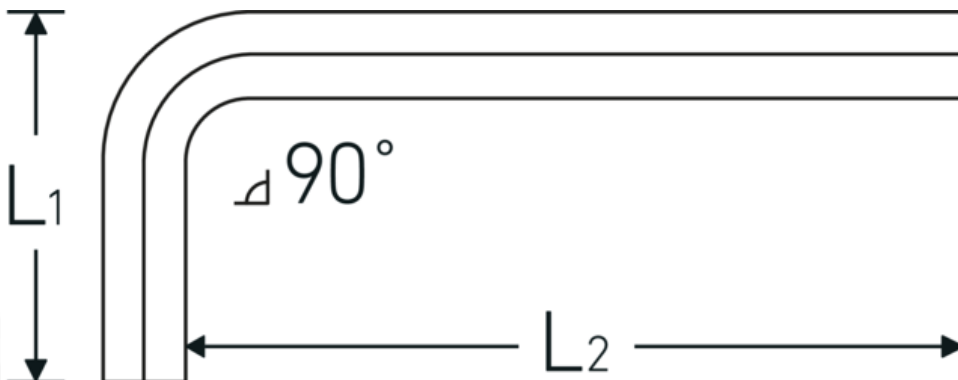

Technical Drawing.

Technical Attributes.

Drive profile   Hexagonal
External hex drive (inch)   1/4

Logistics data.

Depth mm (IFS)   95
Width mm (IFS)   36