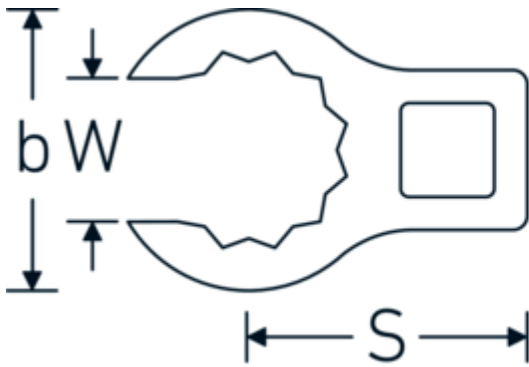

CROW-RING spanner

440a

Product no. **03490076**
GTIN **4018754008551**
Model **440 A 2 1/4**

Label. 1/2 " CROW-RING spanner Spanner size 2 1/4" L.91,2mm

- Features.**
- Chrome Alloy Steel, chrome plated
 - caution! Modified settings on torque wrench
 - size 3/8: for Volvo aircraft engine, type "JAS"

Technical Drawing.

Technical Attributes.

a	29,5 mm
Internal square drive (inch)	1/2 "
Width mm (b)	78,7 mm
Length mm (L)	91,2 mm
S	48,2 mm
Spanner size [inch]	2 1/4 "

Logistics data.

Depth mm (IFS)	91
Width mm (IFS)	78
Height mm (IFS)	30
Length (packed, mm)	91
Width (packed, mm)	78
Height (packed, mm)	30

Variants.

Art. no.	Model no. (ERP)	Description	GTIN
01490024	440 A 3/8	1/4 " CROW-RING spanner Spanner size 3/8" L.28,4mm	4018754116805
01490028	440 A 7/16	1/4 " CROW-RING spanner Spanner size 7/16" L.28mm	4018754001460
01490032	440 A 1/2	1/4 " CROW-RING spanner Spanner size 1/2" L.30,5mm	4018754001477
01490034	440 A 9/16	1/4 " CROW-RING spanner Spanner size 9/16" L.31,7mm	4018754001484
02490036	440 A 5/8	3/8 " CROW-RING spanner Spanner size 5/8" L.36,5mm	4018754004546
02490038	440 A 11/16	3/8 " CROW-RING spanner Spanner size 11/16" L.39,2mm	4018754004553
02490040	440 A 3/4	3/8 " CROW-RING spanner Spanner size 3/4" L.40,9mm	4018754004560
02490042	440 A 13/16	3/8 " CROW-RING spanner Spanner size 13/16" L.42,9mm	4018754004577
02490044	440 A 7/8	3/8 " CROW-RING spanner Spanner size 7/8" L.45,2mm	4018754004584
02490046	440 A 15/16	3/8 " CROW-RING spanner Spanner size 15/16" L.47,2mm	4018754004591
02490048	440 A 1	3/8 " CROW-RING spanner Spanner size 1" L.49,3mm	4018754004607
02490050	440 A 1 1/16	3/8 " CROW-RING spanner Spanner size 1 1/16" L.52,8mm	4018754004614
03490052	440 A 1 1/8	1/2 " CROW-RING spanner Spanner size 1 1/8" L.56,8mm	4018754008445
03490056	440 A 1 1/4	1/2 " CROW-RING spanner Spanner size 1 1/4" L.62,5mm	4018754008452