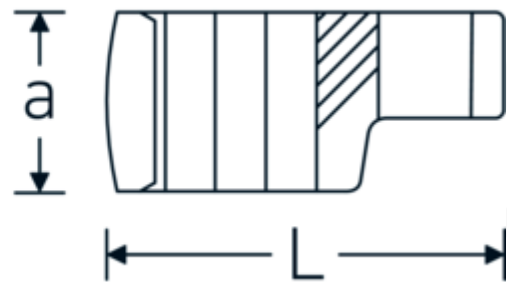

CROW-RING spanner

440a

Product no. **03490076**
GTIN **4018754008551**
Model **440 A 2 1/4**

Label. 1/2 " CROW-RING spanner Spanner size 2 1/4" L.91,2mm

- Features.**
- Chrome Alloy Steel, chrome plated
 - caution! Modified settings on torque wrench
 - size 3/8: for Volvo aircraft engine, type "JAS"

Technical Drawing.

Technical Attributes.

a	29,5 mm
Internal square drive (inch)	1/2 "
Width mm (b)	78,7 mm
Length mm (L)	91,2 mm
S	48,2 mm
Spanner size [inch]	2 1/4 "

Logistics data.

Depth mm (IFS)	91
Width mm (IFS)	78
Height mm (IFS)	30
Length (packed, mm)	91
Width (packed, mm)	78
Height (packed, mm)	30

Variants.

Art. no.	Model no. (ERP)	Description	GTIN
01490024	440 A 3/8	1/4 " CROW-RING spanner Spanner size 3/8" L.28,4mm	4018754116805
01490028	440 A 7/16	1/4 " CROW-RING spanner Spanner size 7/16" L.28mm	4018754001460
01490032	440 A 1/2	1/4 " CROW-RING spanner Spanner size 1/2" L.30,5mm	4018754001477
01490034	440 A 9/16	1/4 " CROW-RING spanner Spanner size 9/16" L.31,7mm	4018754001484
02490036	440 A 5/8	3/8 " CROW-RING spanner Spanner size 5/8" L.36,5mm	4018754004546
02490038	440 A 11/16	3/8 " CROW-RING spanner Spanner size 11/16" L.39,2mm	4018754004553
02490040	440 A 3/4	3/8 " CROW-RING spanner Spanner size 3/4" L.40,9mm	4018754004560
02490042	440 A 13/16	3/8 " CROW-RING spanner Spanner size 13/16" L.42,9mm	4018754004577
02490044	440 A 7/8	3/8 " CROW-RING spanner Spanner size 7/8" L.45,2mm	4018754004584
02490046	440 A 15/16	3/8 " CROW-RING spanner Spanner size 15/16" L.47,2mm	4018754004591
02490048	440 A 1	3/8 " CROW-RING spanner Spanner size 1" L.49,3mm	4018754004607
02490050	440 A 1 1/16	3/8 " CROW-RING spanner Spanner size 1 1/16" L.52,8mm	4018754004614
03490052	440 A 1 1/8	1/2 " CROW-RING spanner Spanner size 1 1/8" L.56,8mm	4018754008445
03490056	440 A 1 1/4	1/2 " CROW-RING spanner Spanner size 1 1/4" L.62,5mm	4018754008452