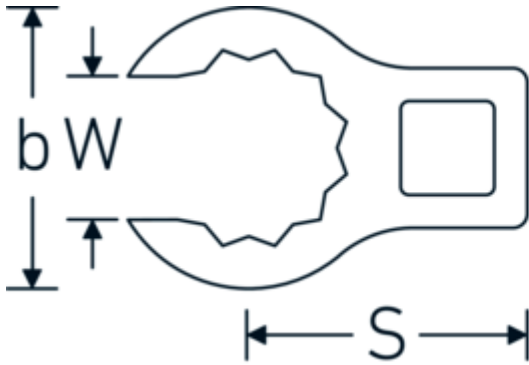

CROW-RING spanner

440a

Product no. **02490046**
GTIN **4018754004591**
Model **440 A 15/16**

Label. 3/8 " CROW-RING spanner Spanner size 15/16" L.47,2mm

- Features.**
- Chrome Alloy Steel, chrome plated
 - caution! Modified settings on torque wrench
 - size 3/8: for Volvo aircraft engine, type "JAS"

Technical Drawing.

Technical Attributes.

| | |
|------------------------------|---------|
| a | 19,5 mm |
| Internal square drive (inch) | 3/8 " |
| Width mm (b) | 35,7 mm |
| Length mm (L) | 47,2 mm |
| S | 24,6 mm |
| Spanner size [inch] | 15/16 " |