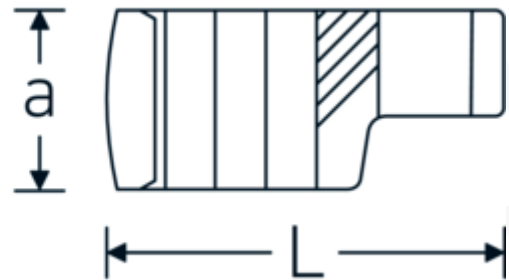

CROW-RING spanner

440a

Product no. **02490046**
GTIN **4018754004591**
Model **440 A 15/16**

Label. 3/8 " CROW-RING spanner Spanner size 15/16" L.47,2mm

- Features.**
- Chrome Alloy Steel, chrome plated
 - caution! Modified settings on torque wrench
 - size 3/8: for Volvo aircraft engine, type "JAS"

Technical Drawing.

Technical Attributes.

| | |
|------------------------------|---------|
| a | 19,5 mm |
| Internal square drive (inch) | 3/8 " |
| Width mm (b) | 35,7 mm |
| Length mm (L) | 47,2 mm |
| S | 24,6 mm |
| Spanner size [inch] | 15/16 " |