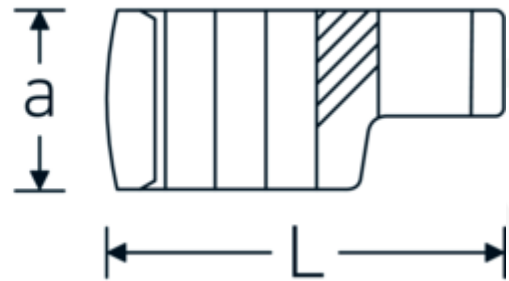

Flare nut CROW-FOOT wrench, metric

440

Product no. 02190023
GTIN 4018754141043
Model 440 23

Label.

3/8 " Flare nut CROW-FOOT wrench Wrench size 23mm L.47,5mm

Technical Drawing.

Technical Attributes.

| | |
|------------------------------|---------|
| a | 19,5 mm |
| Internal square drive (inch) | 3/8 " |
| Width mm (b) | 35,7 mm |
| Length mm (L) | 47,5 mm |
| S | 24,6 mm |
| Width across flats [mm] | 23 mm |
| W | 17,5 mm |

Logistics data.

| | |
|----------------------|----------|
| Depth mm (IFS) | 50 |
| Width mm (IFS) | 50 |
| Height mm (IFS) | 20 |
| Length (packed, mm) | 50 |
| Width (packed, mm) | 50 |
| Height (packed, mm) | 20 |
| Volume (packed, dm3) | 0.05 dm3 |
| Product no. | 02190023 |
| Weight (gross, kg) | 0,071 |