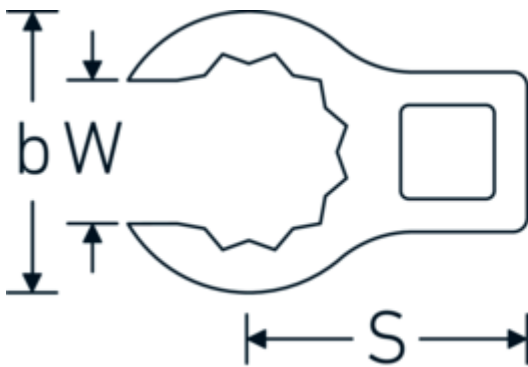

Flare nut CROW-FOOT wrench, metric

440

Product no. 02190023
GTIN 4018754141043
Model 440 23

Label.

3/8 " Flare nut CROW-FOOT wrench Wrench size 23mm L.47,5mm

Technical Drawing.

Technical Attributes.

| | |
|------------------------------|---------|
| a | 19,5 mm |
| Internal square drive (inch) | 3/8 " |
| Width mm (b) | 35,7 mm |
| Length mm (L) | 47,5 mm |
| S | 24,6 mm |
| Width across flats [mm] | 23 mm |
| W | 17,5 mm |

Logistics data.

| | |
|----------------------|----------|
| Depth mm (IFS) | 50 |
| Width mm (IFS) | 50 |
| Height mm (IFS) | 20 |
| Length (packed, mm) | 50 |
| Width (packed, mm) | 50 |
| Height (packed, mm) | 20 |
| Volume (packed, dm3) | 0.05 dm3 |
| Product no. | 02190023 |
| Weight (gross, kg) | 0,071 |