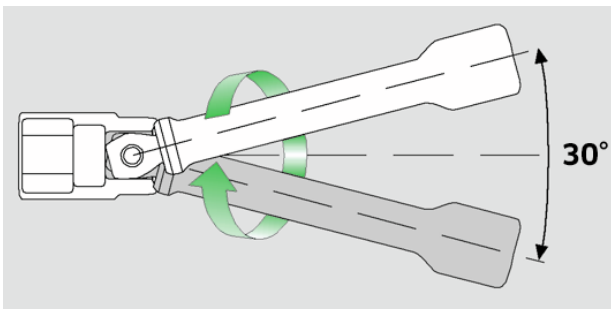

## Wobble-Drive extensions 3/8"

#### Label.

3/8 " Wobble-Drive extension L.160mm

#### Technical Attributes.

External square drive (inch)	3/8
Internal square drive (inch)	3/8 "
d	17 mm
Size	6
Length mm (L)	160 mm

#### Logistics data.

Depth mm (IFS)	160
Width mm (IFS)	17
Height mm (IFS)	17
Length (packed, mm)	160
Width (packed, mm)	45
Height (packed, mm)	30
Volume (packed, dm3)	0.216 dm3
Product no.	12010009
Weight (gross, kg)	0,641
Weight PAP (kg)	0,000
Weight PVC (kg)	0,005
GTIN	4018754091133
Country of origin	GERMANY
Region of origin	Nordrhein-Westfalen
WEEE/ElektroG	nicht ear-pflichtig
Customs tariff no.	82042000