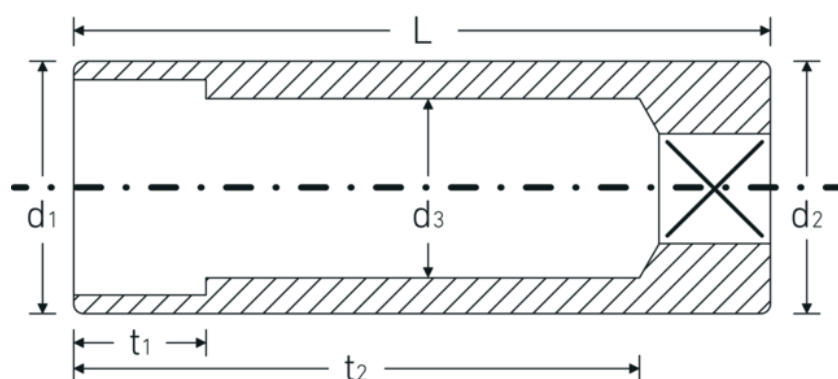

Socket

40aDL

Product no. **01640020**
GTIN **4018754001682**
Model **40 ADL 5/16**

Label. 1/4 " Socket Spanner size 5/16" L.50mm

Features.

- Long
- ASME B 107.1, Fed. Spec. GGG-W-641, SAE AS 954-E
- HPQ® heavy-duty steel, chrome-plated

Technical Drawing.

Technical Attributes.

Drive profile	bi-hex AS-Drive®
Internal square drive (inch)	1/4 "
d1	11,6 mm
d2	11,6 mm
d3	7 mm
Length mm (L)	50 mm
Spanner size [inch]	5/16 "
t1	8 mm
t2	40,1 mm

Logistics data.

Depth mm (IFS)	50
Width mm (IFS)	12
Height mm (IFS)	12
Length (packed, mm)	110
Width (packed, mm)	50
Height (packed, mm)	17
Volume (packed, dm3)	0.0935 dm3
Art. no.	01640020
Weight (gross, kg)	0,120
Weight PAP (kg)	0,000
Weight PVC (kg)	0,003
GTIN	4018754001682
Country of origin	GERMANY
Region of origin	Nordrhein-Westfalen
WEEE/ElektroG	nicht ear-pflichtig
Customs tariff no.	82042000
Packing standard	5
Weight	24 g