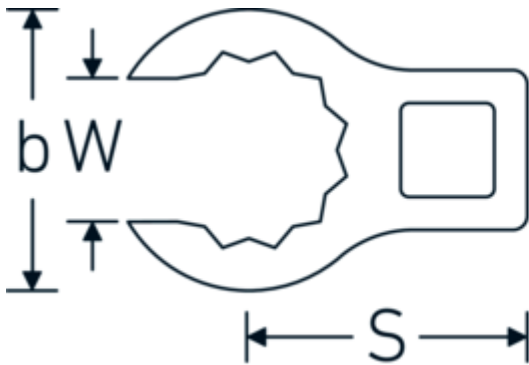

CROW-RING spanner

440

Product no. **03190050**
GTIN **4018754141203**
Model **440 50**

Label. 1/2 " CROW-RING spanner Spanner size 50mm L.83,2mm

Features.

- Chrome Alloy Steel, chrome plated
- Caution! Modified settings on torque wrench

Technical Drawing.

Technical Attributes.

a	27,5 mm
Internal square drive (inch)	1/2 "
Width mm (b)	70,5 mm
Length mm (L)	83,2 mm
S	44,1 mm
Width across flats [mm]	50 mm
W	39,7 mm

Logistics data.

Depth mm (IFS)	82
Width mm (IFS)	60
Height mm (IFS)	26
Length (packed, mm)	82
Width (packed, mm)	60
Height (packed, mm)	26
Volume (packed, dm ³)	0.12792 dm ³

Variants.

Art. no.	Model no. (ERP)	Description	GTIN
01190008	440 8	1/4 " CROW-RING spanner Spanner size 8mm L.23,8mm	4018754149094
01190009	440 9	1/4 " CROW-RING spanner Spanner size 9mm L.28,5mm	4018754140985
01190010	440 10	1/4 " CROW-RING spanner Spanner size 10mm L.28,4mm	4018754000739
01190011	440 11	1/4 " CROW-RING spanner Spanner size 11mm L.28mm	4018754149100
01190012	440 12	1/4 " CROW-RING spanner Spanner size 12mm L.30,8mm	4018754000746
01190013	440 13	1/4 " CROW-RING spanner Spanner size 13mm L.32mm	4018754102099
01190014	440 14	1/4 " CROW-RING spanner Spanner size 14mm L.31,7mm	4018754000753
02190015	440 15	3/8 " CROW-RING spanner Spanner size 15mm L.36,5mm	4018754141029
02190016	440 16	3/8 " CROW-RING spanner Spanner size 16mm L.36,1mm	4018754003389
02190017	440 17	3/8 " CROW-RING spanner Spanner size 17mm L.39,2mm	4018754003396
02190018	440 18	3/8 " CROW-RING spanner Spanner size 18mm L.40,8mm	4018754003402
02190019	440 19	3/8 " CROW-RING spanner Spanner size 19mm L.40,5mm	4018754003419
02190020	440 20	3/8 " CROW-RING spanner Spanner size 20mm L.42,9mm	4018754141036
02190021	440 21	3/8 " CROW-RING spanner Spanner size 21mm L.42,8mm	4018754003426