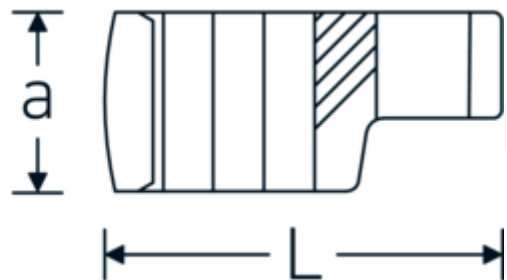

CROW-RING spanner

440

Product no. **03190050**
GTIN **4018754141203**
Model **440 50**

Label. 1/2 " CROW-RING spanner Spanner size 50mm L.83,2mm

Features.

- Chrome Alloy Steel, chrome plated
- Caution! Modified settings on torque wrench

Technical Drawing.

Technical Attributes.

a	27,5 mm
Internal square drive (inch)	1/2 "
Width mm (b)	70,5 mm
Length mm (L)	83,2 mm
S	44,1 mm
Width across flats [mm]	50 mm
W	39,7 mm

Logistics data.

Depth mm (IFS)	82
Width mm (IFS)	60
Height mm (IFS)	26
Length (packed, mm)	82
Width (packed, mm)	60
Height (packed, mm)	26
Volume (packed, dm ³)	0.12792 dm ³

Variants.

Art. no.	Model no. (ERP)	Description	GTIN
01190008	440 8	1/4 " CROW-RING spanner Spanner size 8mm L.23,8mm	4018754149094
01190009	440 9	1/4 " CROW-RING spanner Spanner size 9mm L.28,5mm	4018754140985
01190010	440 10	1/4 " CROW-RING spanner Spanner size 10mm L.28,4mm	4018754000739
01190011	440 11	1/4 " CROW-RING spanner Spanner size 11mm L.28mm	4018754149100
01190012	440 12	1/4 " CROW-RING spanner Spanner size 12mm L.30,8mm	4018754000746
01190013	440 13	1/4 " CROW-RING spanner Spanner size 13mm L.32mm	4018754102099
01190014	440 14	1/4 " CROW-RING spanner Spanner size 14mm L.31,7mm	4018754000753
02190015	440 15	3/8 " CROW-RING spanner Spanner size 15mm L.36,5mm	4018754141029
02190016	440 16	3/8 " CROW-RING spanner Spanner size 16mm L.36,1mm	4018754003389
02190017	440 17	3/8 " CROW-RING spanner Spanner size 17mm L.39,2mm	4018754003396
02190018	440 18	3/8 " CROW-RING spanner Spanner size 18mm L.40,8mm	4018754003402
02190019	440 19	3/8 " CROW-RING spanner Spanner size 19mm L.40,5mm	4018754003419
02190020	440 20	3/8 " CROW-RING spanner Spanner size 20mm L.42,9mm	4018754141036
02190021	440 21	3/8 " CROW-RING spanner Spanner size 21mm L.42,8mm	4018754003426