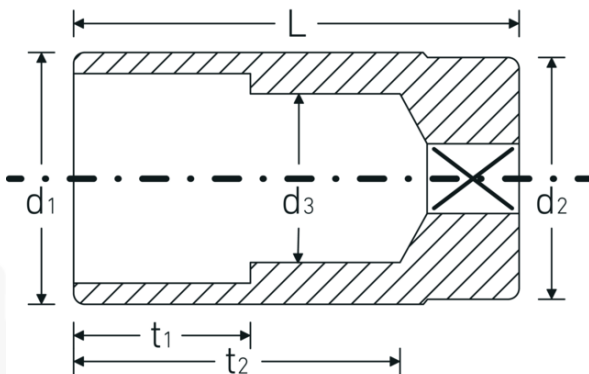

Socket

46a

Product no. **02420022**
GTIN **4018754286232**
Model **46 A 11/32**

Label. 3/8 " Socket Spanner size 11/32" L.54mm

- Features.**
- Long
 - ASME B 107.1, Fed. Spec. GGG-W-641, SAE AS 954-E
 - HPQ® heavy-duty steel, chrome-plated

Advantages.

Long

Technical Drawing.

Technical Attributes.

Drive profile bi-hex AS-Drive®

Logistics data.

Depth mm (IFS) 59

Internal square drive (inch)	3/8 "	Width mm (IFS)	16
d1	12,5 mm	Height mm (IFS)	16
d2	16,5 mm	Length (packed, mm)	130
d3	8,1 mm	Width (packed, mm)	100
Length mm (L)	54 mm	Height (packed, mm)	20
Spanner size [inch]	11/32 "	Volume (packed, dm3)	0.26 dm3
t1	9 mm	Art. no.	02420022
t2	42,5 mm	Weight (gross, kg)	0,186
		Weight PAP (kg)	0,000
		Weight PVC (kg)	0,002
		GTIN	4018754286232
		Country of origin	GERMANY
		Region of origin	Nordrhein-Westfalen
		WEEE/ElektroG	nicht ear-pflichtig
		Customs tariff no.	82042000
		Packing standard	5
		Weight	56 g