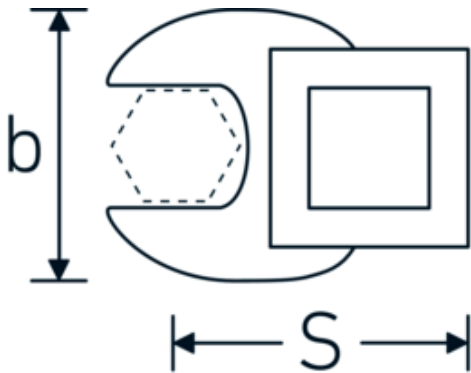

CROW-FOOT spanner

540

Product no. **02200011**
GTIN **4018754149414**
Model **540 11**

Label. 3/8 " CROW-FOOT spanner Spanner size 11mm L.32mm

Features.

- Chrome Alloy Steel, chrome plated
- Caution! Modified settings on torque wrench

Technical Drawing.

Technical Attributes.

a	6,3 mm
Internal square drive (inch)	3/8 "
Width mm (b)	22,2 mm
Length mm (L)	32 mm
S	17,4 mm
Width across flats [mm]	11 mm

Logistics data.

Depth mm (IFS)	45
Width mm (IFS)	35
Height mm (IFS)	19
Length (packed, mm)	45
Width (packed, mm)	35
Height (packed, mm)	19
Volume (packed, dm3)	0.029925 dm3

Variants.

Art. no.	Model no. (ERP)	Description	GTIN
01200008	540 8	1/4 " CROW-FOOT spanner Spanner size 8mm L.25,5mm	4018754149117
01200009	540 9	1/4 " CROW-FOOT spanner Spanner size 9mm L.25,5mm	4018754149124
01200010	540 10	1/4 " CROW-FOOT spanner Spanner size 10mm L.25,5mm	4018754149131
02200011	540 11	3/8 " CROW-FOOT spanner Spanner size 11mm L.32mm	4018754149414
02200012	540 12	3/8 " CROW-FOOT spanner Spanner size 12mm L.34,3mm	4018754003495
02200013	540 13	3/8 " CROW-FOOT spanner Spanner size 13mm L.34,3mm	4018754003501
02200014	540 14	3/8 " CROW-FOOT spanner Spanner size 14mm L.37,7mm	4018754003518
02200015	540 15	3/8 " CROW-FOOT spanner Spanner size 15mm L.37,7mm	4018754003525
02200016	540 16	3/8 " CROW-FOOT spanner Spanner size 16mm L.37,7mm	4018754003532
02200017	540 17	3/8 " CROW-FOOT spanner Spanner size 17mm L.42,5mm	4018754003549
02200018	540 18	3/8 " CROW-FOOT spanner Spanner size 18mm L.42,5mm	4018754003556
02200019	540 19	3/8 " CROW-FOOT spanner Spanner size 19mm L.42,5mm	4018754003563
02200020	540 20	3/8 " CROW-FOOT spanner Spanner size 20mm L.42,4mm	4018754141067
02200021	540 21	3/8 " CROW-FOOT spanner Spanner size 21mm L.44,5mm	4018754003570