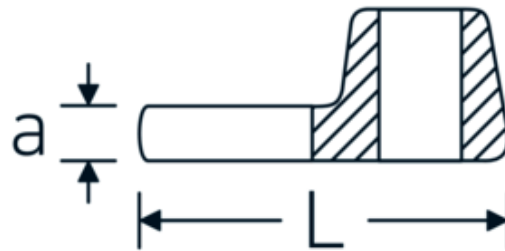

CROW-FOOT spanner

540

Product no. **02200011**
GTIN **4018754149414**
Model **540 11**

Label. 3/8 " CROW-FOOT spanner Spanner size 11mm L.32mm

Features.

- Chrome Alloy Steel, chrome plated
- Caution! Modified settings on torque wrench

Technical Drawing.

Technical Attributes.

a	6,3 mm
Internal square drive (inch)	3/8 "
Width mm (b)	22,2 mm
Length mm (L)	32 mm
S	17,4 mm
Width across flats [mm]	11 mm

Logistics data.

Depth mm (IFS)	45
Width mm (IFS)	35
Height mm (IFS)	19
Length (packed, mm)	45
Width (packed, mm)	35
Height (packed, mm)	19
Volume (packed, dm3)	0.029925 dm3

Variants.

Art. no.	Model no. (ERP)	Description	GTIN
01200008	540 8	1/4 " CROW-FOOT spanner Spanner size 8mm L.25,5mm	4018754149117
01200009	540 9	1/4 " CROW-FOOT spanner Spanner size 9mm L.25,5mm	4018754149124
01200010	540 10	1/4 " CROW-FOOT spanner Spanner size 10mm L.25,5mm	4018754149131
02200011	540 11	3/8 " CROW-FOOT spanner Spanner size 11mm L.32mm	4018754149414
02200012	540 12	3/8 " CROW-FOOT spanner Spanner size 12mm L.34,3mm	4018754003495
02200013	540 13	3/8 " CROW-FOOT spanner Spanner size 13mm L.34,3mm	4018754003501
02200014	540 14	3/8 " CROW-FOOT spanner Spanner size 14mm L.37,7mm	4018754003518
02200015	540 15	3/8 " CROW-FOOT spanner Spanner size 15mm L.37,7mm	4018754003525
02200016	540 16	3/8 " CROW-FOOT spanner Spanner size 16mm L.37,7mm	4018754003532
02200017	540 17	3/8 " CROW-FOOT spanner Spanner size 17mm L.42,5mm	4018754003549
02200018	540 18	3/8 " CROW-FOOT spanner Spanner size 18mm L.42,5mm	4018754003556
02200019	540 19	3/8 " CROW-FOOT spanner Spanner size 19mm L.42,5mm	4018754003563
02200020	540 20	3/8 " CROW-FOOT spanner Spanner size 20mm L.42,4mm	4018754141067
02200021	540 21	3/8 " CROW-FOOT spanner Spanner size 21mm L.44,5mm	4018754003570