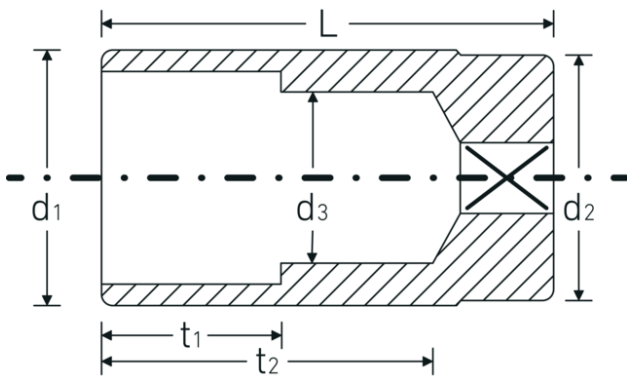

## Sockets 1/2", inch, extra deep

51a

Product no. **03420064**  
GTIN **4018754127184**  
Model **51 A 1 1/2**

**Label.** 1/2 " Socket Wrench size 1 1/2" L.83mm

## Technical Drawing.

## Technical Attributes.

Drive profile	bi-hex AS-Drive®
Internal square drive (inch)	1/2 "
d1	51 mm
d2	49 mm
d3	35 mm
Length mm (L)	83 mm
Wrench size [inch]	1 1/2 "
t1	35 mm
t2	61,8 mm

## Logistics data.

Depth mm (IFS)	74
Width mm (IFS)	51
Height mm (IFS)	51
Length (packed, mm)	275
Width (packed, mm)	80
Height (packed, mm)	53
Volume (packed, dm <sup>3</sup> )	1.166 dm <sup>3</sup>
Product no.	03420064
Weight (gross, kg)	3,315