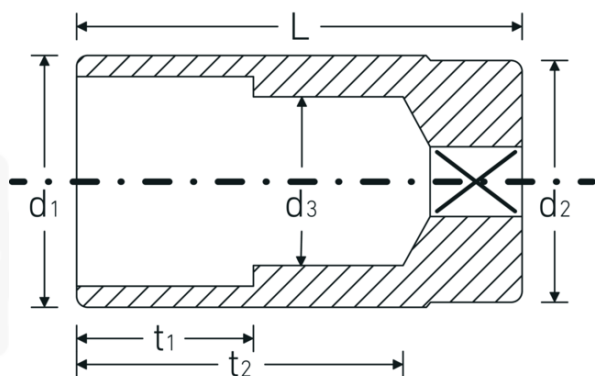

Socket

46

Product no. **02020018**
GTIN **4018754002245**
Model **46 18**

Label. 3/8 " Socket Wrench size 18mm L.65mm

Features.

- long version
- bi-hex with AS-Drive profile
- 3/8" internal square drive
- HPQ® high performance steel, chrome-plated
- size 20.8: with rubber insert for spark plugs
- DIN 3124 / ISO 2725-1 / DIN EN 3710 / DIN EN 3709 / ASME B 107.5M

Advantages.

Long

Technical Drawing.

Technical Attributes.

Drive profile	Bi-hex AS-Drive
Internal square drive (inch)	3/8 "
d1	24,2 mm
d2	22 mm
d3	17 mm
DIN	DIN 3124 / ISO 2725-1, DIN EN 3710, DIN EN 3709, ASME B 107.5M
Length mm (L)	65 mm
Width across flats [mm]	18 mm
t1	30 mm
t2	52,3 mm

Logistics data.

Depth mm (IFS)	65
Width mm (IFS)	24
Height mm (IFS)	24
Length (packed, mm)	125
Width (packed, mm)	68
Height (packed, mm)	49
Volume (packed, dm3)	0.4165 dm3
Product no.	02020018
Weight (gross, kg)	1,070
Weight PAP (kg)	0,000
Weight PVC (kg)	0,008
GTIN	4018754002245
Country of origin	GERMANY
Region of origin	Nordrhein-Westfalen
WEEE/ElektroG	nicht ear-pflichtig
Customs tariff no.	82042000
Packing standard	10
Weight	121 g