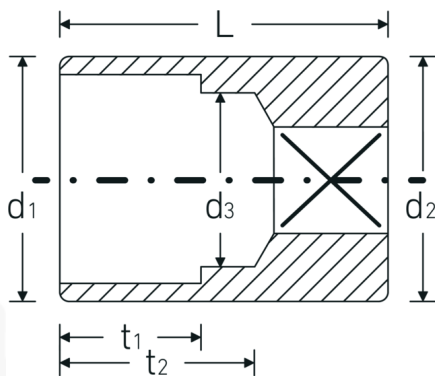

### 40aD

Product no. **01530034**  
 GTIN **4018754001583**  
 Model **40 AD 9/16**

**Label.** 1/4 " Sockets Spanner size 9/16" L.24mm

- Features.**
- ASME B 107.1, Fed. Spec. GGG-W-641, SAE AS 954-E (test values)
  - HPQ® heavy-duty steel, chrome-plated

## Technical Drawing.

## Technical Attributes.

Drive profile bi-hex AS-Drive®  
 Internal square drive (inch) 1/4 "

## Logistics data.

Depth mm (IFS) 24  
 Width mm (IFS) 20

d1	18,8 mm	Height mm (IFS)	20
d2	18,8 mm	Length (packed, mm)	90
d3	13,1 mm	Width (packed, mm)	80
Length mm (L)	24 mm	Height (packed, mm)	20
Spanner size [inch]	9/16 "	Volume (packed, dm3)	0.144 dm3
t1	10 mm	Art. no.	01530034
t2	14,7 mm	Weight (gross, kg)	0,300
		Weight PAP (kg)	0,000
		Weight PVC (kg)	0,003
		GTIN	4018754001583
		Country of origin	GERMANY
		Region of origin	Nordrhein-Westfalen
		WEEE/ElektroG	nicht ear-pflichtig
		Customs tariff no.	82042000
		Packing standard	10
		Weight	30 g