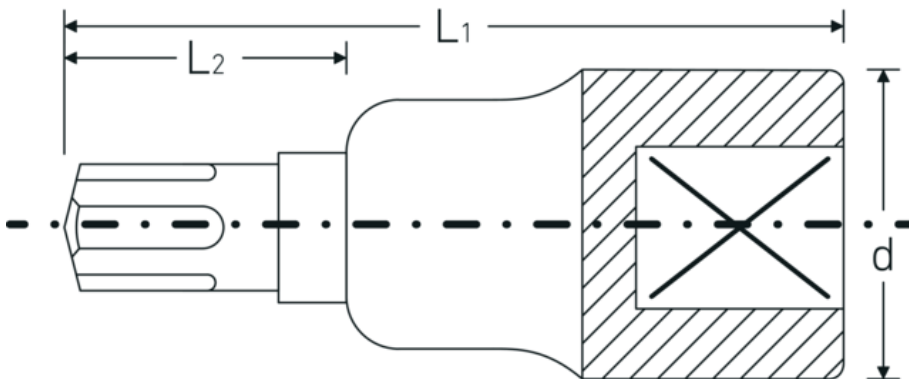

Screwdriver sockets 1/2"

54CV

Product no. **03090007**
GTIN **4018754108596**
Model **54 CV M 7**

Label. 1/2 " Screwdriver socket Ribe-CV® L.60mm

Technical Drawing.

Technical Attributes.

Internal square drive (inch)	1/2 "
d	22,7 mm
Size of output profile	M7
L1	60 mm
L2	22 mm

Logistics data.

Depth mm (IFS)	60
Width mm (IFS)	23
Height mm (IFS)	23
Length (packed, mm)	150
Width (packed, mm)	115
Height (packed, mm)	40
Volume (packed, dm3)	0.69 dm3
Product no.	03090007
Weight (gross, kg)	0,375

Weight PAP (kg)	0,000
Weight PVC (kg)	0,004
GTIN	4018754108596
Country of origin	GERMANY
Region of origin	Nordrhein-Westfalen
WEEE/ElektroG	nicht ear-pflichtig
Customs tariff no.	82042000
Packing standard	5
Weight	70 g

Variants.

Product no.	Model no. (ERP)	Description	GTIN
03090005	54 CV M 5	1/2 " Screwdriver socket Ribe-CV® L.60mm	4018754006571
03090006	54 CV M 6	1/2 " Screwdriver socket Ribe-CV® L.60mm	4018754006588
03090007	54 CV M 7	1/2 " Screwdriver socket Ribe-CV® L.60mm	4018754108596
03090008	54 CV M 8	1/2 " Screwdriver socket Ribe-CV® L.60mm	4018754006595
03090009	54 CV M 9	1/2 " Screwdriver socket Ribe-CV® L.60mm	4018754108602
03090010	54 CV M 10	1/2 " Screwdriver socket Ribe-CV® L.60mm	4018754006601
03090012	54 CV M 12	1/2 " Screwdriver socket Ribe-CV® L.60mm	4018754006618
03090013	54 CV M 13	1/2 " Screwdriver socket Ribe-CV® L.60mm	4018754108619
03090014	54 CV M 14	1/2 " Screwdriver socket Ribe-CV® L.60mm	4018754006625
03090016	54 CV M 16	1/2 " Screwdriver socket Ribe-CV® L.63mm	4018754006632