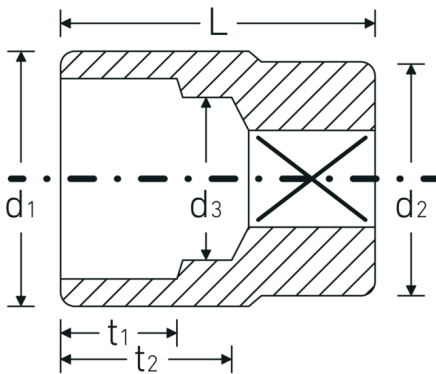

Sockets 3/4", inch

55a

Product no. **05410058**
GTIN **4018754009398**
Model **55 A 1 5/16**

Label.

3/4 " Socket Wrench size 1 5/16" L.59mm

Technical Drawing.

Technical Attributes.

Drive profile	bi-hex AS-Drive®
Internal square drive (inch)	3/4 "
d1	46,5 mm
d2	40 mm
d3	32,1 mm
Length mm (L)	59 mm
Wrench size [inch]	1 5/16 "
t1	24 mm
t2	33,1 mm

Logistics data.

Depth mm (IFS)	59
Width mm (IFS)	47
Height mm (IFS)	47
Length (packed, mm)	100
Width (packed, mm)	70
Height (packed, mm)	48
Volume (packed, dm ³)	0.336 dm ³
Product no.	05410058
Weight (gross, kg)	0,700

Variants.

Product no.	Model no. (ERP)	Description	GTIN
05410040	55 A 3/4	3/4 " Socket Wrench size 3/4" L.50mm	4018754127207
05410042	55 A 13/16	3/4 " Socket Wrench size 13/16" L.51mm	4018754127214
05410044	55 A 7/8	3/4 " Socket Wrench size 7/8" L.51mm	4018754009312
05410046	55 A 15/16	3/4 " Socket Wrench size 15/16" L.51mm	4018754009329
05410048	55 A 1	3/4 " Socket Wrench size 1" L.52mm	4018754009343
05410050	55 A 1 1/16	3/4 " Socket Wrench size 1 1/16" L.54mm	4018754009350
05410052	55 A 1 1/8	3/4 " Socket Wrench size 1 1/8" L.57mm	4018754009367
05410056	55 A 1 1/4	3/4 " Socket Wrench size 1 1/4" L.58mm	4018754009381
05410058	55 A 1 5/16	3/4 " Socket Wrench size 1 5/16" L.59mm	4018754009398
05410060	55 A 1 3/8	3/4 " Socket Wrench size 1 3/8" L.59mm	4018754009404
05410062	55 A 1 7/16	3/4 " Socket Wrench size 1 7/16" L.60mm	4018754009411
05410064	55 A 1 1/2	3/4 " Socket Wrench size 1 1/2" L.64mm	4018754009428
05410066	55 A 1 5/8	3/4 " Socket Wrench size 1 5/8" L.67mm	4018754009442
05410067	55 A 1 11/16	3/4 " Socket Wrench size 1 11/16" L.70mm	4018754009459
05410068	55 A 1 3/4	3/4 " Socket Wrench size 1 3/4" L.70mm	4018754009466
05410069	55 A 1 13/16	3/4 " Socket Wrench size 1 13/16" L.73mm	4018754009473
05410070	55 A 1 7/8	3/4 " Socket Wrench size 1 7/8" L.76mm	4018754009480
05410072	55 A 2	3/4 " Socket Wrench size 2" L.80mm	4018754009497