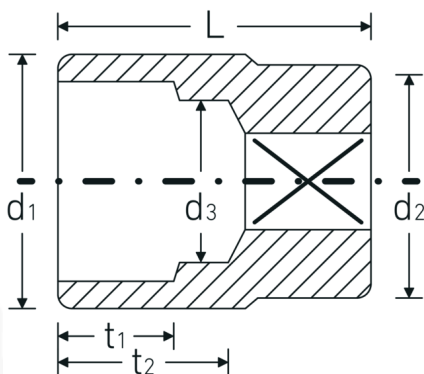

## Socket

60

Product no. **06010030**  
GTIN **4018754009879**  
Model **60 30**

**Label.** 1 " Socket Spanner size 30mm L.65mm

**Features.**

- DIN 3124/ISO 2725-1
- AS-drive and HPQ® high performance steel up to 36 mm, chrome plated

## Technical Drawing.

## Technical Attributes.

Drive profile bi-hex AS-Drive®  
Internal square drive (inch) 1 "

## Logistics data.

Depth mm (IFS) 65  
Width mm (IFS) 43

<b>d1</b>	42,5 mm	<b>Height mm (IFS)</b>	43
<b>d2</b>	43 mm	<b>Length (packed, mm)</b>	90
<b>d3</b>	27 mm	<b>Width (packed, mm)</b>	70
<b>DIN</b>	DIN 3124 / ISO 2725-1	<b>Height (packed, mm)</b>	44
<b>Length mm (L)</b>	65 mm	<b>Volume (packed, dm3)</b>	0.2772 dm3
<b>Width across flats [mm]</b>	30 mm	<b>Art. no.</b>	06010030
<b>t1</b>	20 mm	<b>Weight (gross, kg)</b>	0,755
<b>t2</b>	33,1 mm	<b>Weight PAP (kg)</b>	0,000
		<b>Weight PVC (kg)</b>	0,006
		<b>GTIN</b>	4018754009879
		<b>Country of origin</b>	GERMANY
		<b>Region of origin</b>	Nordrhein-Westfalen
		<b>WEEE/ElektroG</b>	nicht ear-pflichtig
		<b>Customs tariff no.</b>	82042000
		<b>Packing standard</b>	2
		<b>Weight</b>	371 g