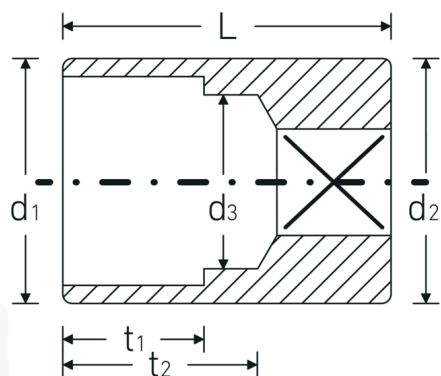

### 40aD

Product no. **01530024**  
 GTIN **4018754001552**  
 Model **40 AD 3/8**

**Label.** 1/4 " Sockets Spanner size 3/8" L.23mm

- Features.**
- ASME B 107.1, Fed. Spec. GGG-W-641, SAE AS 954-E (test values)
  - HPQ® heavy-duty steel, chrome-plated

## Technical Drawing.

## Technical Attributes.

Drive profile bi-hex AS-Drive®  
 Internal square drive (inch) 1/4 "

## Logistics data.

Depth mm (IFS) 23  
 Width mm (IFS) 14

d1	13,7 mm	Height mm (IFS)	14
d2	13,7 mm	Length (packed, mm)	90
d3	8,3 mm	Width (packed, mm)	45
Length mm (L)	23 mm	Height (packed, mm)	25
Spanner size [inch]	3/8 "	Volume (packed, dm3)	0.10125 dm3
t1	8 mm	Art. no.	01530024
t2	13,3 mm	Weight (gross, kg)	0,163
		Weight PAP (kg)	0,000
		Weight PVC (kg)	0,002
		GTIN	4018754001552
		Country of origin	GERMANY
		Region of origin	Nordrhein-Westfalen
		WEEE/ElektroG	nicht ear-pflichtig
		Customs tariff no.	82042000
		Packing standard	10
		Weight	16 g