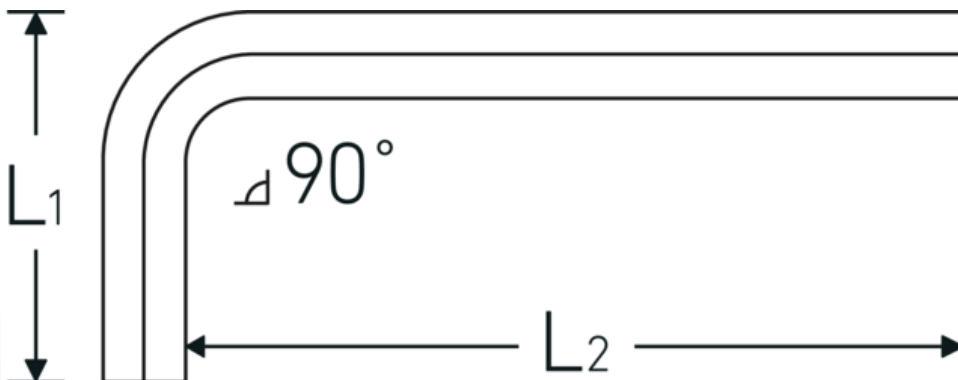

Hex key L-spanner

10760a

Product no. **43553020**
GTIN **4018754332366**
Model **10760a 5/16**
WINKELSCHRAUBENDREHER
SECHSKANT

Label. Hex key L-spanner screwdriver Hex drive 5/16 L.40mm x 98mm

Features.

- for cap head screws
- chrome vanadium, nickel-plated

Advantages.

For Allen screws

Technical Drawing.

Technical Attributes.

Drive profile Hexagonal
External hex drive (inch) 5/16

Logistics data.

Depth mm (IFS) 105
Width mm (IFS) 43

L1	40 mm	Height mm (IFS)	8
L2	98 mm	Length (packed, mm)	170
		Width (packed, mm)	120
		Height (packed, mm)	10
		Volume (packed, dm3)	0.204 dm3
		Art. no.	43553020
		Weight (gross, kg)	0,572
		Weight PAP (kg)	0,000
		Weight PVC (kg)	0,008
		GTIN	4018754332366
		Country of origin	GERMANY
		Region of origin	Nordrhein-Westfalen
		WEEE/ElektroG	nicht ear-pflichtig
		Customs tariff no.	82054000
		Packing standard	10
		Weight	59 g

Variants.

Art. no.	Model no. (ERP)	Description	GTIN
43553003	10760a 3/64 WINKELSCHRAUBENDREHER SECHSKANT	Hex key L-spanner screwdriver Hex drive 3/64 L.14mm x 45mm	4018754332267
43553004	10760a 1/16 WINKELSCHRAUBENDREHER SECHSKANT	Hex key L-spanner screwdriver Hex drive 1/16 L.15mm x 45mm	4018754332274
43553005	10760a 5/64 WINKELSCHRAUBENDREHER SECHSKANT	Hex key L-spanner screwdriver Hex drive 5/64 L.16mm x 50mm	4018754332281
43553006	10760a 3/32 WINKELSCHRAUBENDREHER SECHSKANT	Hex key L-spanner screwdriver Hex drive 3/32 L.17mm x 51mm	4018754332298
43553008	10760a 1/8 WINKELSCHRAUBENDREHER SECHSKANT	Hex key L-spanner screwdriver Hex drive 1/8 L.22mm x 57mm	4018754332304
43553009	10760a 9/64 WINKELSCHRAUBENDREHER SECHSKANT	Hex key L-spanner screwdriver Hex drive 9/64 L.23mm x 63mm	4018754332311
43553010	10760a 5/32 WINKELSCHRAUBENDREHER SECHSKANT	Hex key L-spanner screwdriver Hex drive 5/32 L.25mm x 65mm	4018754332328
43553012	10760a 3/16 WINKELSCHRAUBENDREHER SECHSKANT	Hex key L-spanner screwdriver Hex drive 3/16 L.29mm x 70mm	4018754332335