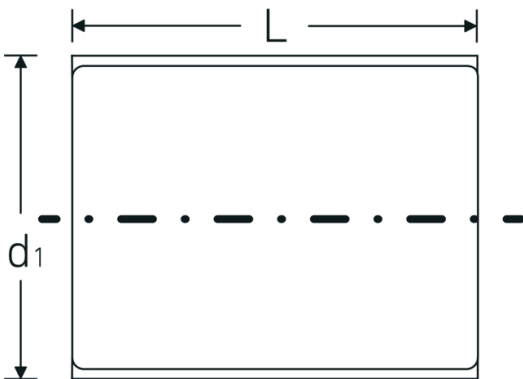

#### Label.

3/8 " VDE socket Wrench size 10mm L.45mm

### Technical Drawing.

### Technical Attributes.

Drive profile	bi-hex AS-Drive®
Internal square drive (inch)	3/8 "
d1	19,3 mm
DIN	DIN EN 60900
Length mm (L)	45 mm
Width across flats [mm]	10 mm

### Logistics data.

Depth mm (IFS)	44
Width mm (IFS)	20
Height mm (IFS)	20
Length (packed, mm)	60
Width (packed, mm)	35
Height (packed, mm)	35
Volume (packed, dm3)	0.0735 dm3
Product no.	02380010
Weight (gross, kg)	0,030