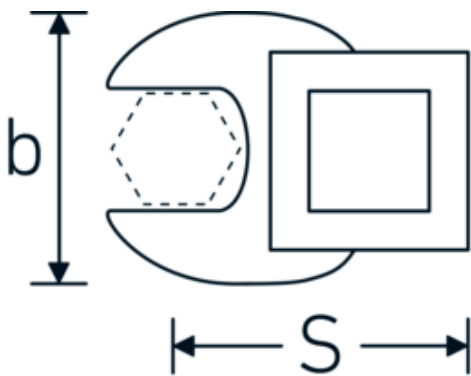

## CROW-FOOT spanner

**540**

Product no. **02200026**  
GTIN **4018754149162**  
Model **540 26**

**Label.** 3/8 " CROW-FOOT spanner Spanner size 26mm L.47mm

**Features.**

- Chrome Alloy Steel, chrome plated
- Caution! Modified settings on torque wrench

## Technical Drawing.

## Technical Attributes.

a	8 mm
Internal square drive (inch)	3/8 "
Width mm (b)	45 mm
Length mm (L)	47 mm
S	27,6 mm
Width across flats [mm]	26 mm

## Logistics data.

Depth mm (IFS)	70
Width mm (IFS)	50
Height mm (IFS)	19
Length (packed, mm)	70
Width (packed, mm)	50
Height (packed, mm)	19
Volume (packed, dm3)	0.0665 dm3

<b>Art. no.</b>	02200026
<b>Weight (gross, kg)</b>	0,080
<b>Weight PAP (kg)</b>	0,000
<b>Weight PVC (kg)</b>	0,002
<b>GTIN</b>	4018754149162
<b>Country of origin</b>	GERMANY
<b>Region of origin</b>	Nordrhein-Westfalen
<b>WEEE/ElektroG</b>	nicht ear-pflichtig
<b>Customs tariff no.</b>	82042000
<b>Packing standard</b>	1
<b>Weight</b>	80 g