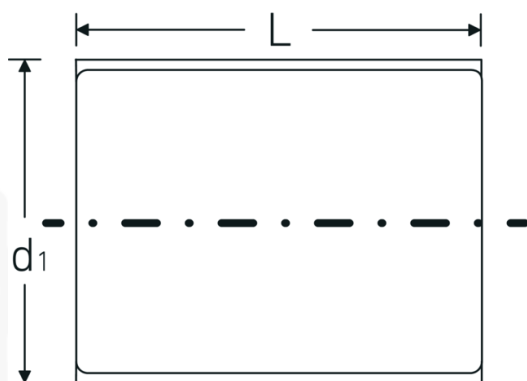

VDE socket

12179 VDE

Product no. 03370012
GTIN 4018754253760
Model 12179 VDE-12

Label. 1/2 " VDE socket Spanner size 12mm L.56mm

- Features.**
- HPQ® heavy-duty steel, chrome-plated
 - VDE insulated up to 1000 V
 - DIN EN 60900
 - Protective insulation according to IEC 900 - AC/1000 V AC/1000 V
 - Double hexagon AS-drive

Advantages.

HPQ® heavy duty steel, chrome plated

Technical Drawing.

Technical Attributes.

Drive profile	bi-hex AS-Drive®
Internal square drive (inch)	1/2 "
d1	22 mm
DIN	DIN EN 60900
Length mm (L)	56 mm
Width across flats [mm]	12 mm

Logistics data.

Depth mm (IFS)	55
Width mm (IFS)	28
Height mm (IFS)	28
Length (packed, mm)	75
Width (packed, mm)	35
Height (packed, mm)	35
Volume (packed, dm3)	0.091875 dm3
Art. no.	03370012
Weight (gross, kg)	0,070
Weight PAP (kg)	0,000
Weight PVC (kg)	0,002
GTIN	4018754253760
Country of origin	GERMANY
Region of origin	Nordrhein-Westfalen
WEEE/ElektroG	nicht ear-pflichtig
Customs tariff no.	82042000
Packing standard	1
Weight	64 g

Variants.

Art. no.	Model no. (ERP)	Description	GTIN
03370010	12179 VDE-10	1/2 " VDE socket Spanner size 10mm L.56mm	4018754253746
03370011	12179 VDE-11	1/2 " VDE socket Spanner size 11mm L.56mm	4018754253753
03370012	12179 VDE-12	1/2 " VDE socket Spanner size 12mm L.56mm	4018754253760
03370013	12179 VDE-13	1/2 " VDE socket Spanner size 13mm L.56mm	4018754253777
03370014	12179 VDE-14	1/2 " VDE socket Spanner size 14mm L.56mm	4018754253784
03370017	12179 VDE-17	1/2 " VDE socket Spanner size 17mm L.56mm	4018754253791
03370019	12179 VDE-19	1/2 " VDE socket Spanner size 19mm L.56mm	4018754253807
03370022	12179 VDE-22	1/2 " VDE socket Spanner size 22mm L.60mm	4018754253814
03370024	12179 VDE-24	1/2 " VDE socket Spanner size 24mm L.60mm	4018754253821