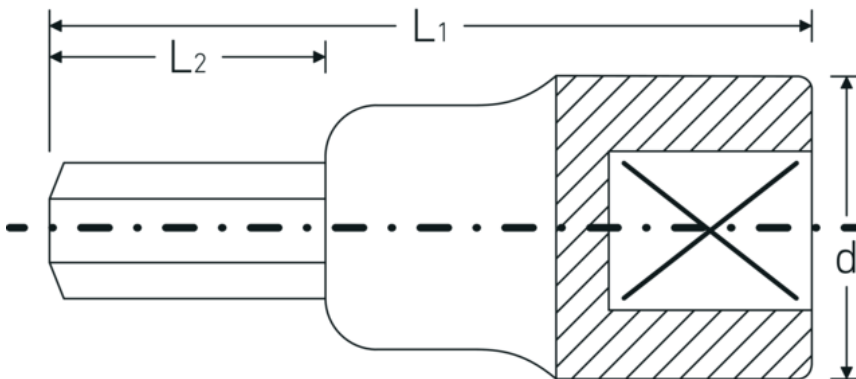

## INHEX screwdriver sockets 1/2", metric

54

Product no. **03050010**  
GTIN **4018754006281**  
Model **54 10**

**Label.** INHEX screwdriver socket 1/2 " 10mm L.60mm

### Technical Drawing.

### Technical Attributes.

|                              |          |
|------------------------------|----------|
| Drive profile                | hex      |
| External hex drive (mm)      | 10 mm    |
| Internal square drive (inch) | 1/2 "    |
| d                            | 22,7 mm  |
| DIN                          | DIN 7422 |
| L1                           | 60 mm    |
| L2                           | 22 mm    |

### Logistics data.

|                                   |                         |
|-----------------------------------|-------------------------|
| Depth mm (IFS)                    | 60                      |
| Width mm (IFS)                    | 23                      |
| Height mm (IFS)                   | 23                      |
| Length (packed, mm)               | 70                      |
| Width (packed, mm)                | 62                      |
| Height (packed, mm)               | 41                      |
| Volume (packed, dm <sup>3</sup> ) | 0.17794 dm <sup>3</sup> |
| Product no.                       | 03050010                |
| Weight (gross, kg)                | 0,491                   |