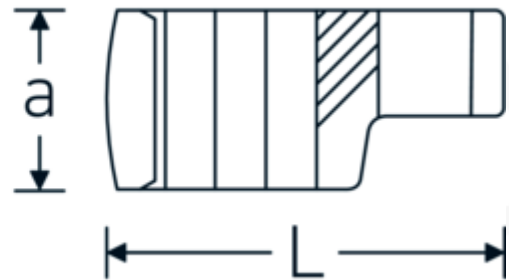

CROW-RING spanner

440a

Product no. **03490056**
GTIN **4018754008452**
Model **440 A 1 1/4**

Label. 1/2 " CROW-RING spanner Spanner size 1 1/4" L.62,5mm

- Features.**
- Chrome Alloy Steel, chrome plated
 - caution! Modified settings on torque wrench
 - size 3/8: for Volvo aircraft engine, type "JAS"

Technical Drawing.

Technical Attributes.

a	22,5 mm
Internal square drive (inch)	1/2 "
Width mm (b)	48 mm
Length mm (L)	62,5 mm
S	32,5 mm
Spanner size [inch]	1 1/4 "

Logistics data.

Depth mm (IFS)	62
Width mm (IFS)	48
Height mm (IFS)	22
Length (packed, mm)	63
Width (packed, mm)	49
Height (packed, mm)	23

Variants.

Art. no.	Model no. (ERP)	Description	GTIN
01490024	440 A 3/8	1/4 " CROW-RING spanner Spanner size 3/8" L.28,4mm	4018754116805
01490028	440 A 7/16	1/4 " CROW-RING spanner Spanner size 7/16" L.28mm	4018754001460
01490032	440 A 1/2	1/4 " CROW-RING spanner Spanner size 1/2" L.30,5mm	4018754001477
01490034	440 A 9/16	1/4 " CROW-RING spanner Spanner size 9/16" L.31,7mm	4018754001484
02490036	440 A 5/8	3/8 " CROW-RING spanner Spanner size 5/8" L.36,5mm	4018754004546
02490038	440 A 11/16	3/8 " CROW-RING spanner Spanner size 11/16" L.39,2mm	4018754004553
02490040	440 A 3/4	3/8 " CROW-RING spanner Spanner size 3/4" L.40,9mm	4018754004560
02490042	440 A 13/16	3/8 " CROW-RING spanner Spanner size 13/16" L.42,9mm	4018754004577
02490044	440 A 7/8	3/8 " CROW-RING spanner Spanner size 7/8" L.45,2mm	4018754004584
02490046	440 A 15/16	3/8 " CROW-RING spanner Spanner size 15/16" L.47,2mm	4018754004591
02490048	440 A 1	3/8 " CROW-RING spanner Spanner size 1" L.49,3mm	4018754004607
02490050	440 A 1 1/16	3/8 " CROW-RING spanner Spanner size 1 1/16" L.52,8mm	4018754004614
03490052	440 A 1 1/8	1/2 " CROW-RING spanner Spanner size 1 1/8" L.56,8mm	4018754008445
03490056	440 A 1 1/4	1/2 " CROW-RING spanner Spanner size 1 1/4" L.62,5mm	4018754008452