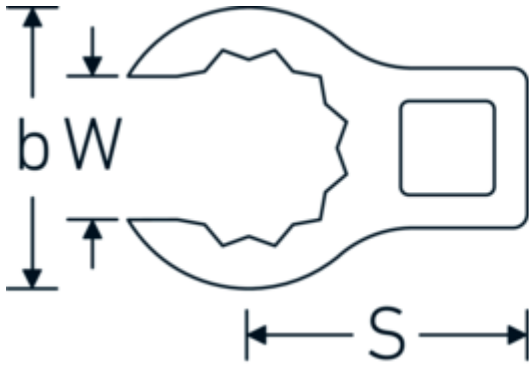

CROW-RING spanner

440a

Product no. **03490056**
GTIN **4018754008452**
Model **440 A 1 1/4**

Label. 1/2 " CROW-RING spanner Spanner size 1 1/4" L.62,5mm

- Features.**
- Chrome Alloy Steel, chrome plated
 - caution! Modified settings on torque wrench
 - size 3/8: for Volvo aircraft engine, type "JAS"

Technical Drawing.

Technical Attributes.

a	22,5 mm
Internal square drive (inch)	1/2 "
Width mm (b)	48 mm
Length mm (L)	62,5 mm
S	32,5 mm
Spanner size [inch]	1 1/4 "

Logistics data.

Depth mm (IFS)	62
Width mm (IFS)	48
Height mm (IFS)	22
Length (packed, mm)	63
Width (packed, mm)	49
Height (packed, mm)	23

Variants.

Art. no.	Model no. (ERP)	Description	GTIN
01490024	440 A 3/8	1/4 " CROW-RING spanner Spanner size 3/8" L.28,4mm	4018754116805
01490028	440 A 7/16	1/4 " CROW-RING spanner Spanner size 7/16" L.28mm	4018754001460
01490032	440 A 1/2	1/4 " CROW-RING spanner Spanner size 1/2" L.30,5mm	4018754001477
01490034	440 A 9/16	1/4 " CROW-RING spanner Spanner size 9/16" L.31,7mm	4018754001484
02490036	440 A 5/8	3/8 " CROW-RING spanner Spanner size 5/8" L.36,5mm	4018754004546
02490038	440 A 11/16	3/8 " CROW-RING spanner Spanner size 11/16" L.39,2mm	4018754004553
02490040	440 A 3/4	3/8 " CROW-RING spanner Spanner size 3/4" L.40,9mm	4018754004560
02490042	440 A 13/16	3/8 " CROW-RING spanner Spanner size 13/16" L.42,9mm	4018754004577
02490044	440 A 7/8	3/8 " CROW-RING spanner Spanner size 7/8" L.45,2mm	4018754004584
02490046	440 A 15/16	3/8 " CROW-RING spanner Spanner size 15/16" L.47,2mm	4018754004591
02490048	440 A 1	3/8 " CROW-RING spanner Spanner size 1" L.49,3mm	4018754004607
02490050	440 A 1 1/16	3/8 " CROW-RING spanner Spanner size 1 1/16" L.52,8mm	4018754004614
03490052	440 A 1 1/8	1/2 " CROW-RING spanner Spanner size 1 1/8" L.56,8mm	4018754008445
03490056	440 A 1 1/4	1/2 " CROW-RING spanner Spanner size 1 1/4" L.62,5mm	4018754008452