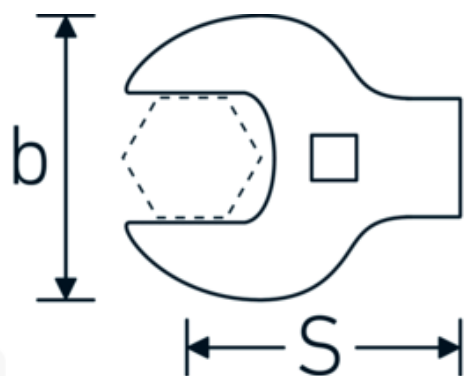

CROW-FOOT wrench heavy-duty, inch
540a HD

Product no. **02501032**
GTIN **4018754285723**
Model **540A HD SW 1/2**

Label.

3/8 " CROW-FOOT wrench heavy-duty Wrench size 1/2" L.42mm

Technical Drawing.

Technical Attributes.

a	11 mm
Internal square drive (inch)	3/8 "
Width mm (b)	30 mm

Logistics data.

Depth mm (IFS)	41
Width mm (IFS)	29
Height mm (IFS)	10

Length mm (L)	42 mm	Length (packed, mm)	41
S	25,8 mm	Width (packed, mm)	30
Wrench size [inch]	1/2 "	Height (packed, mm)	11
		Volume (packed, dm3)	0.01353 dm3
		Product no.	02501032
		Weight (gross, kg)	0,070
		Weight PAP (kg)	0,000
		Weight PVC (kg)	0,002
		GTIN	4018754285723
		Country of origin	GERMANY
		Region of origin	Nordrhein-Westfalen
		WEEE/ElektroG	nicht ear-pflichtig
		Customs tariff no.	82042000
		Packing standard	1
		Weight	64 g